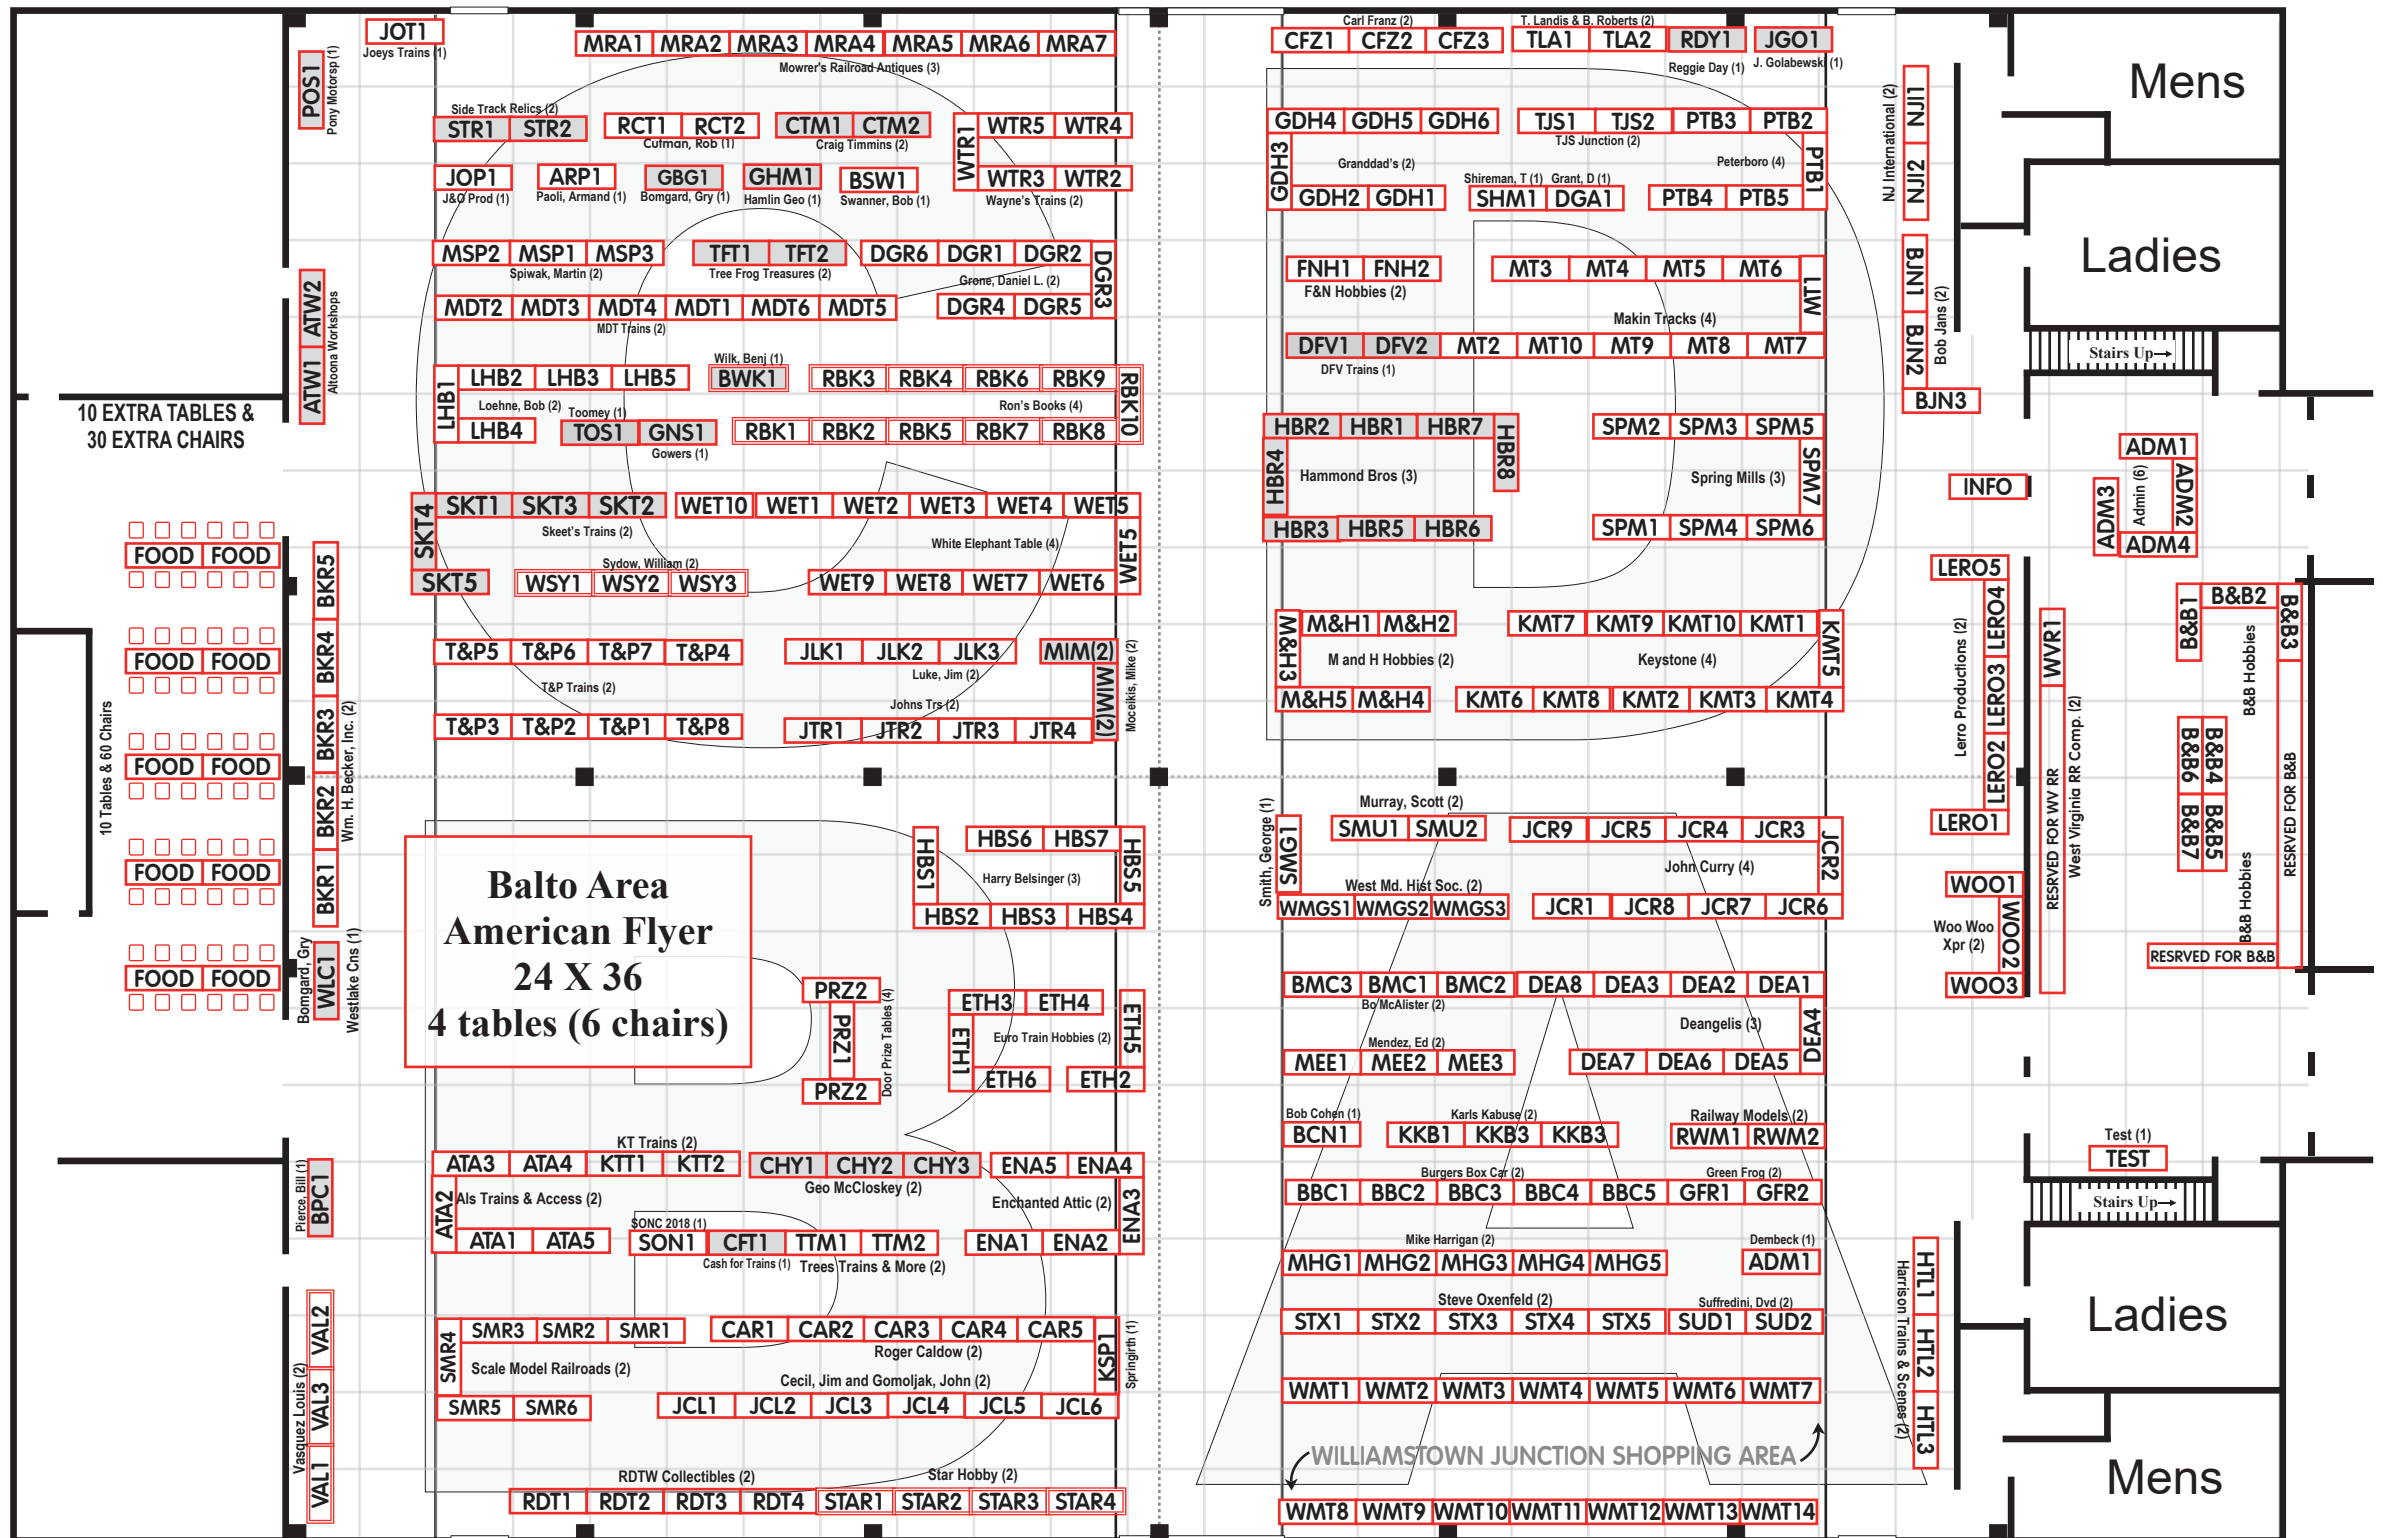

EXHIBITION HALL JUN 17 & 18 2017 (Grid is 8 ft sq.)

Single line = reg table Double line = wide table

The number in parenthesis (#) indicated the number of chairs for the vendor.