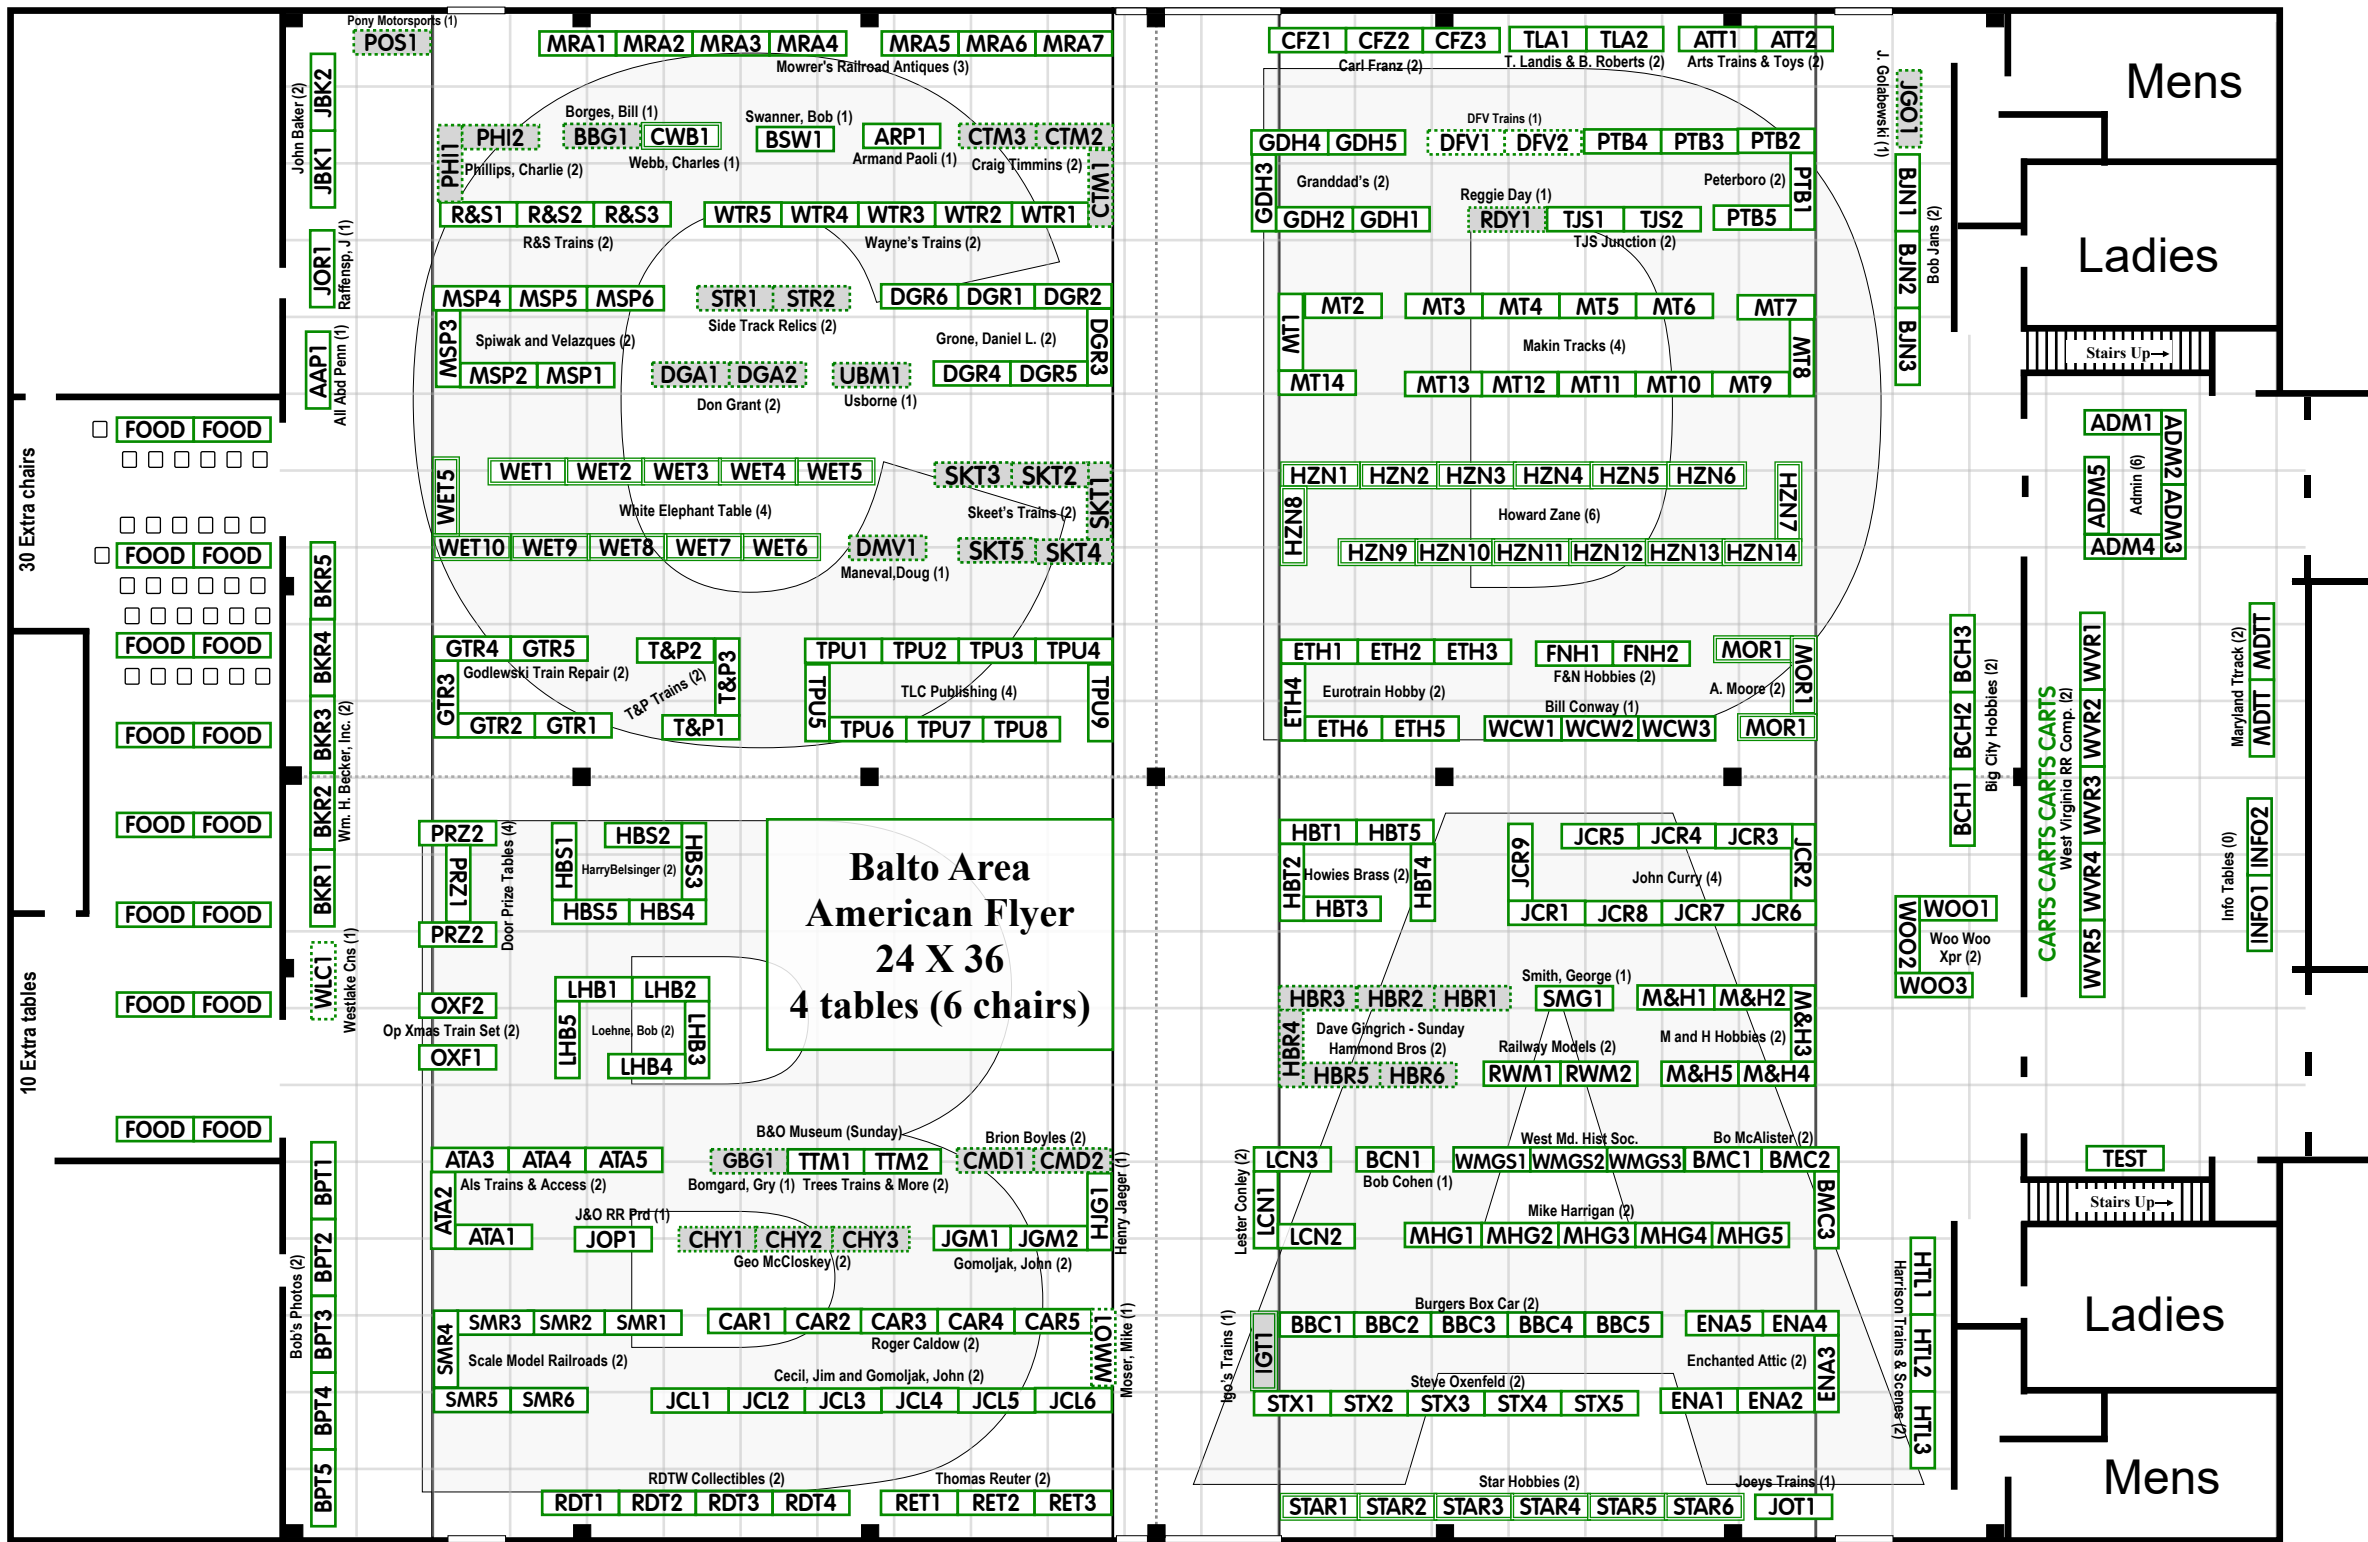

EXHIBITION HALL JULY 9 & 10 2016 (Grid is 8 ft each side)

Single line = reg table Double line = wide table