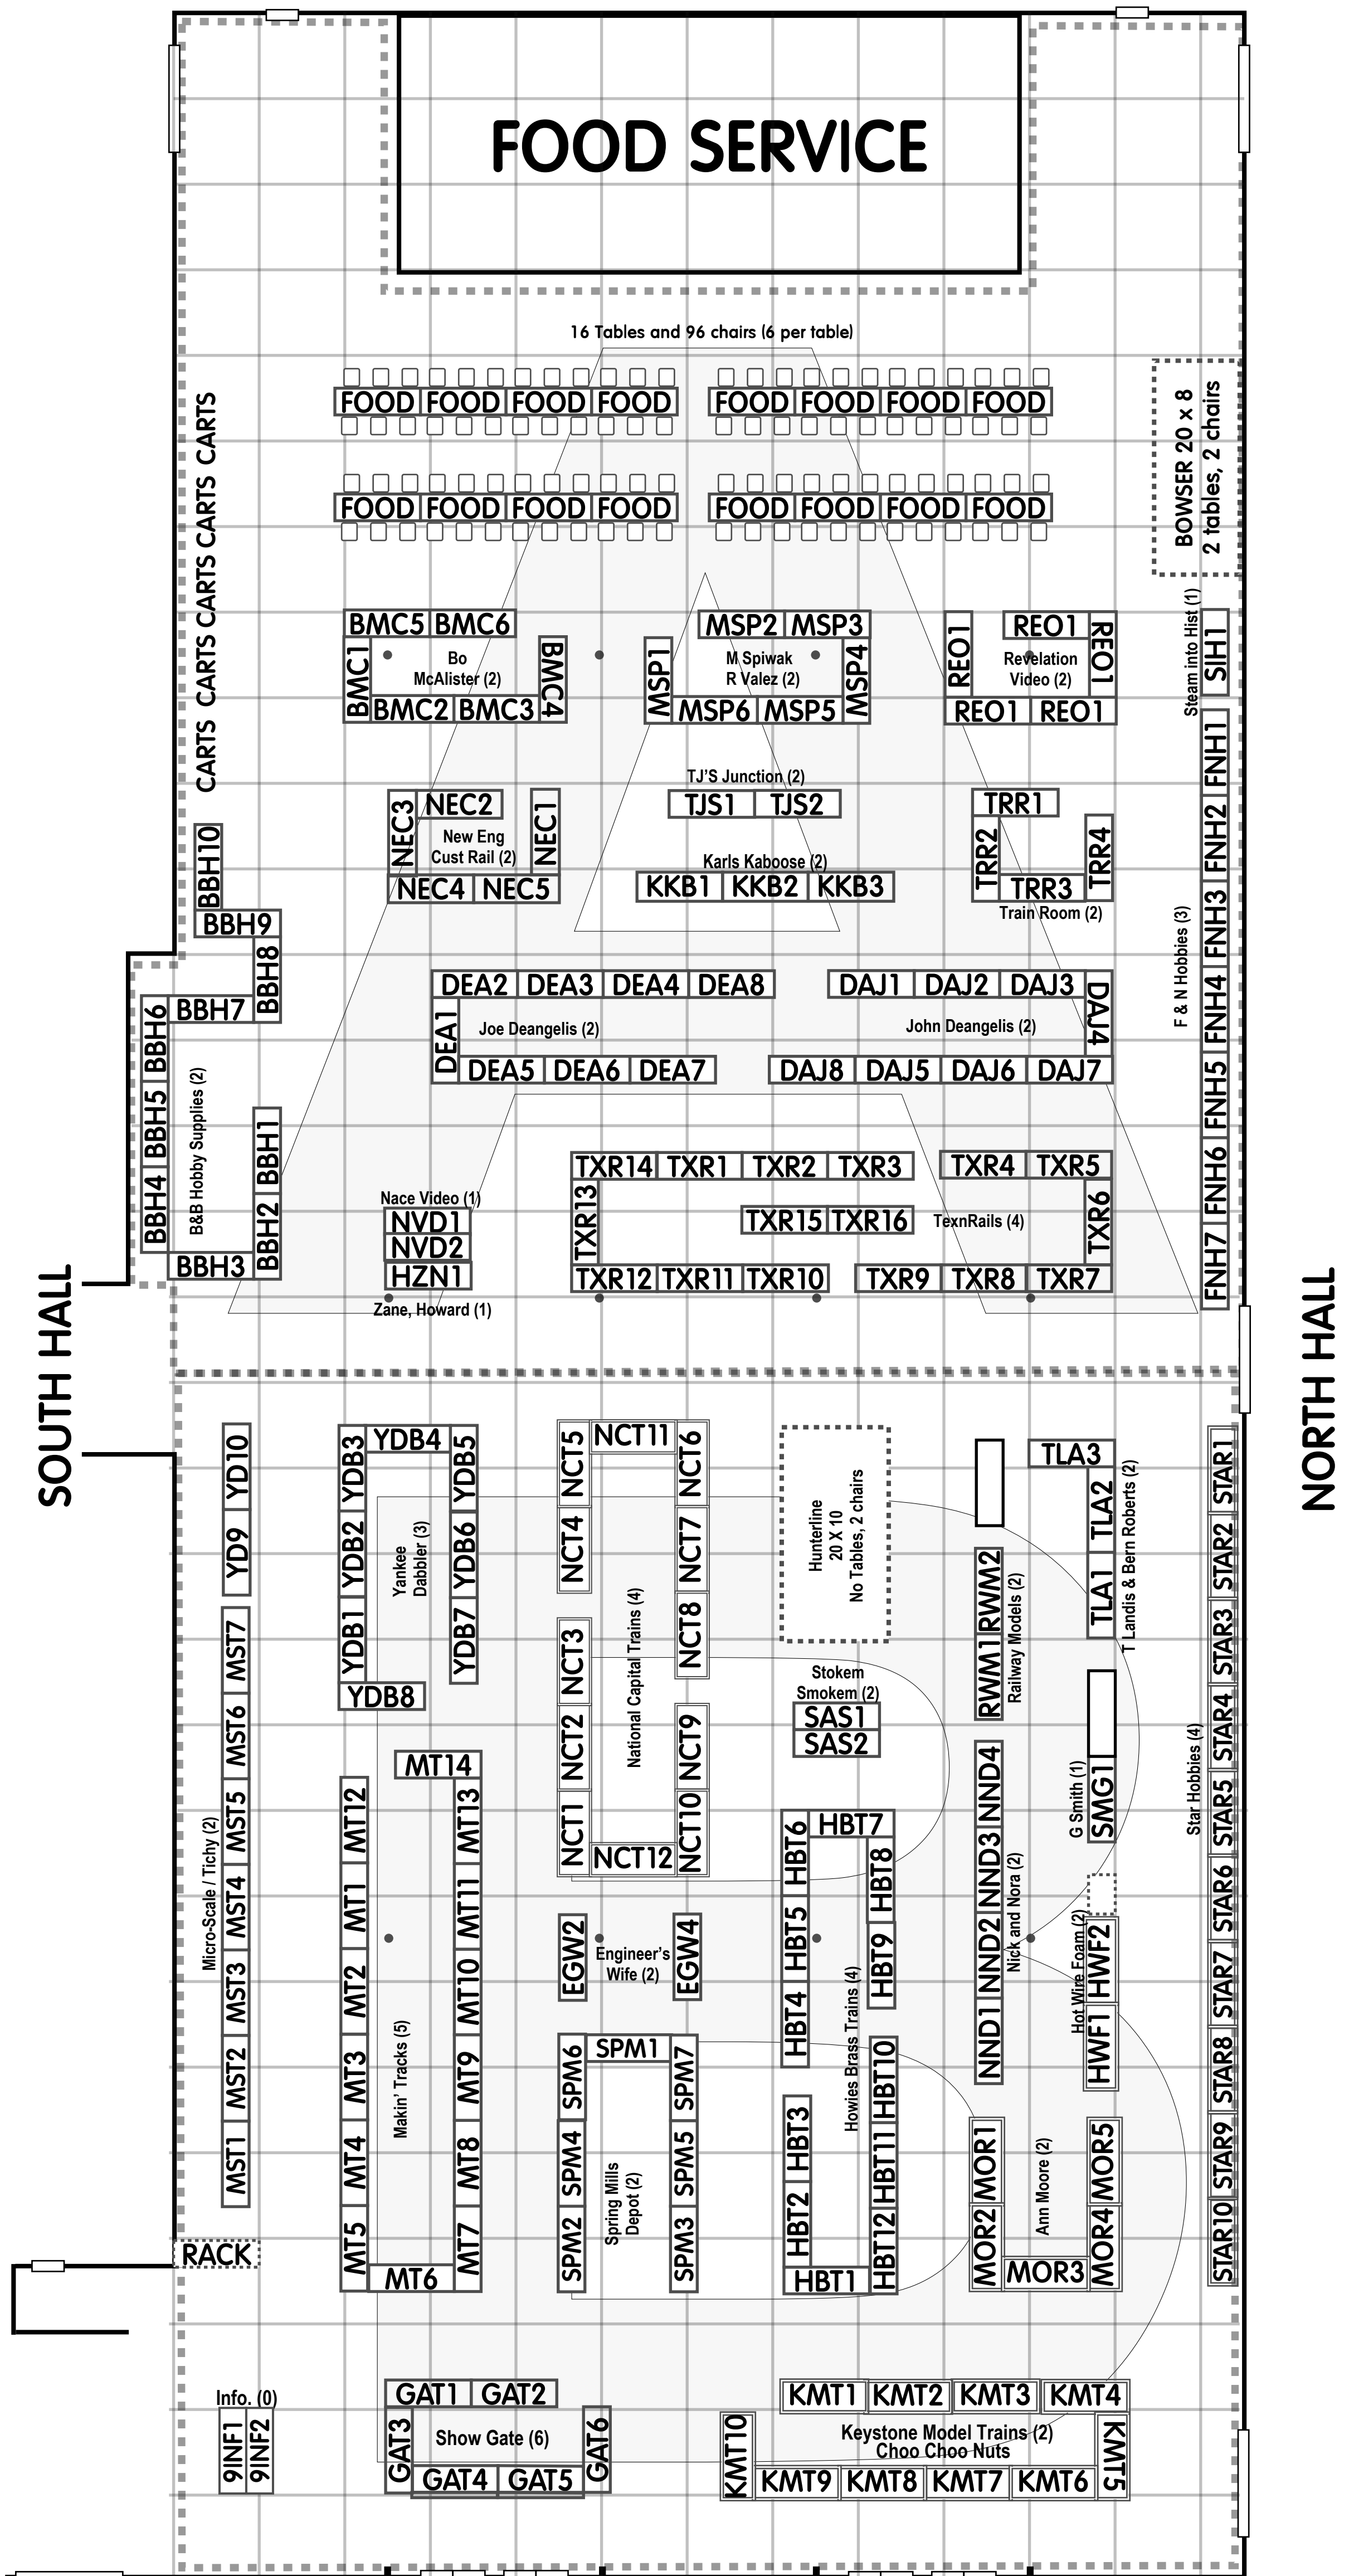

COW PALACE CENTER HALL FEB 2019

Find your location: Invoke a search box by pressing down Ctrl & F keys together; then release both. Enter your table code or portion of name and then press the Enter key. Text matching your entry will be highlighted. No good? Call us at 434-823-4809