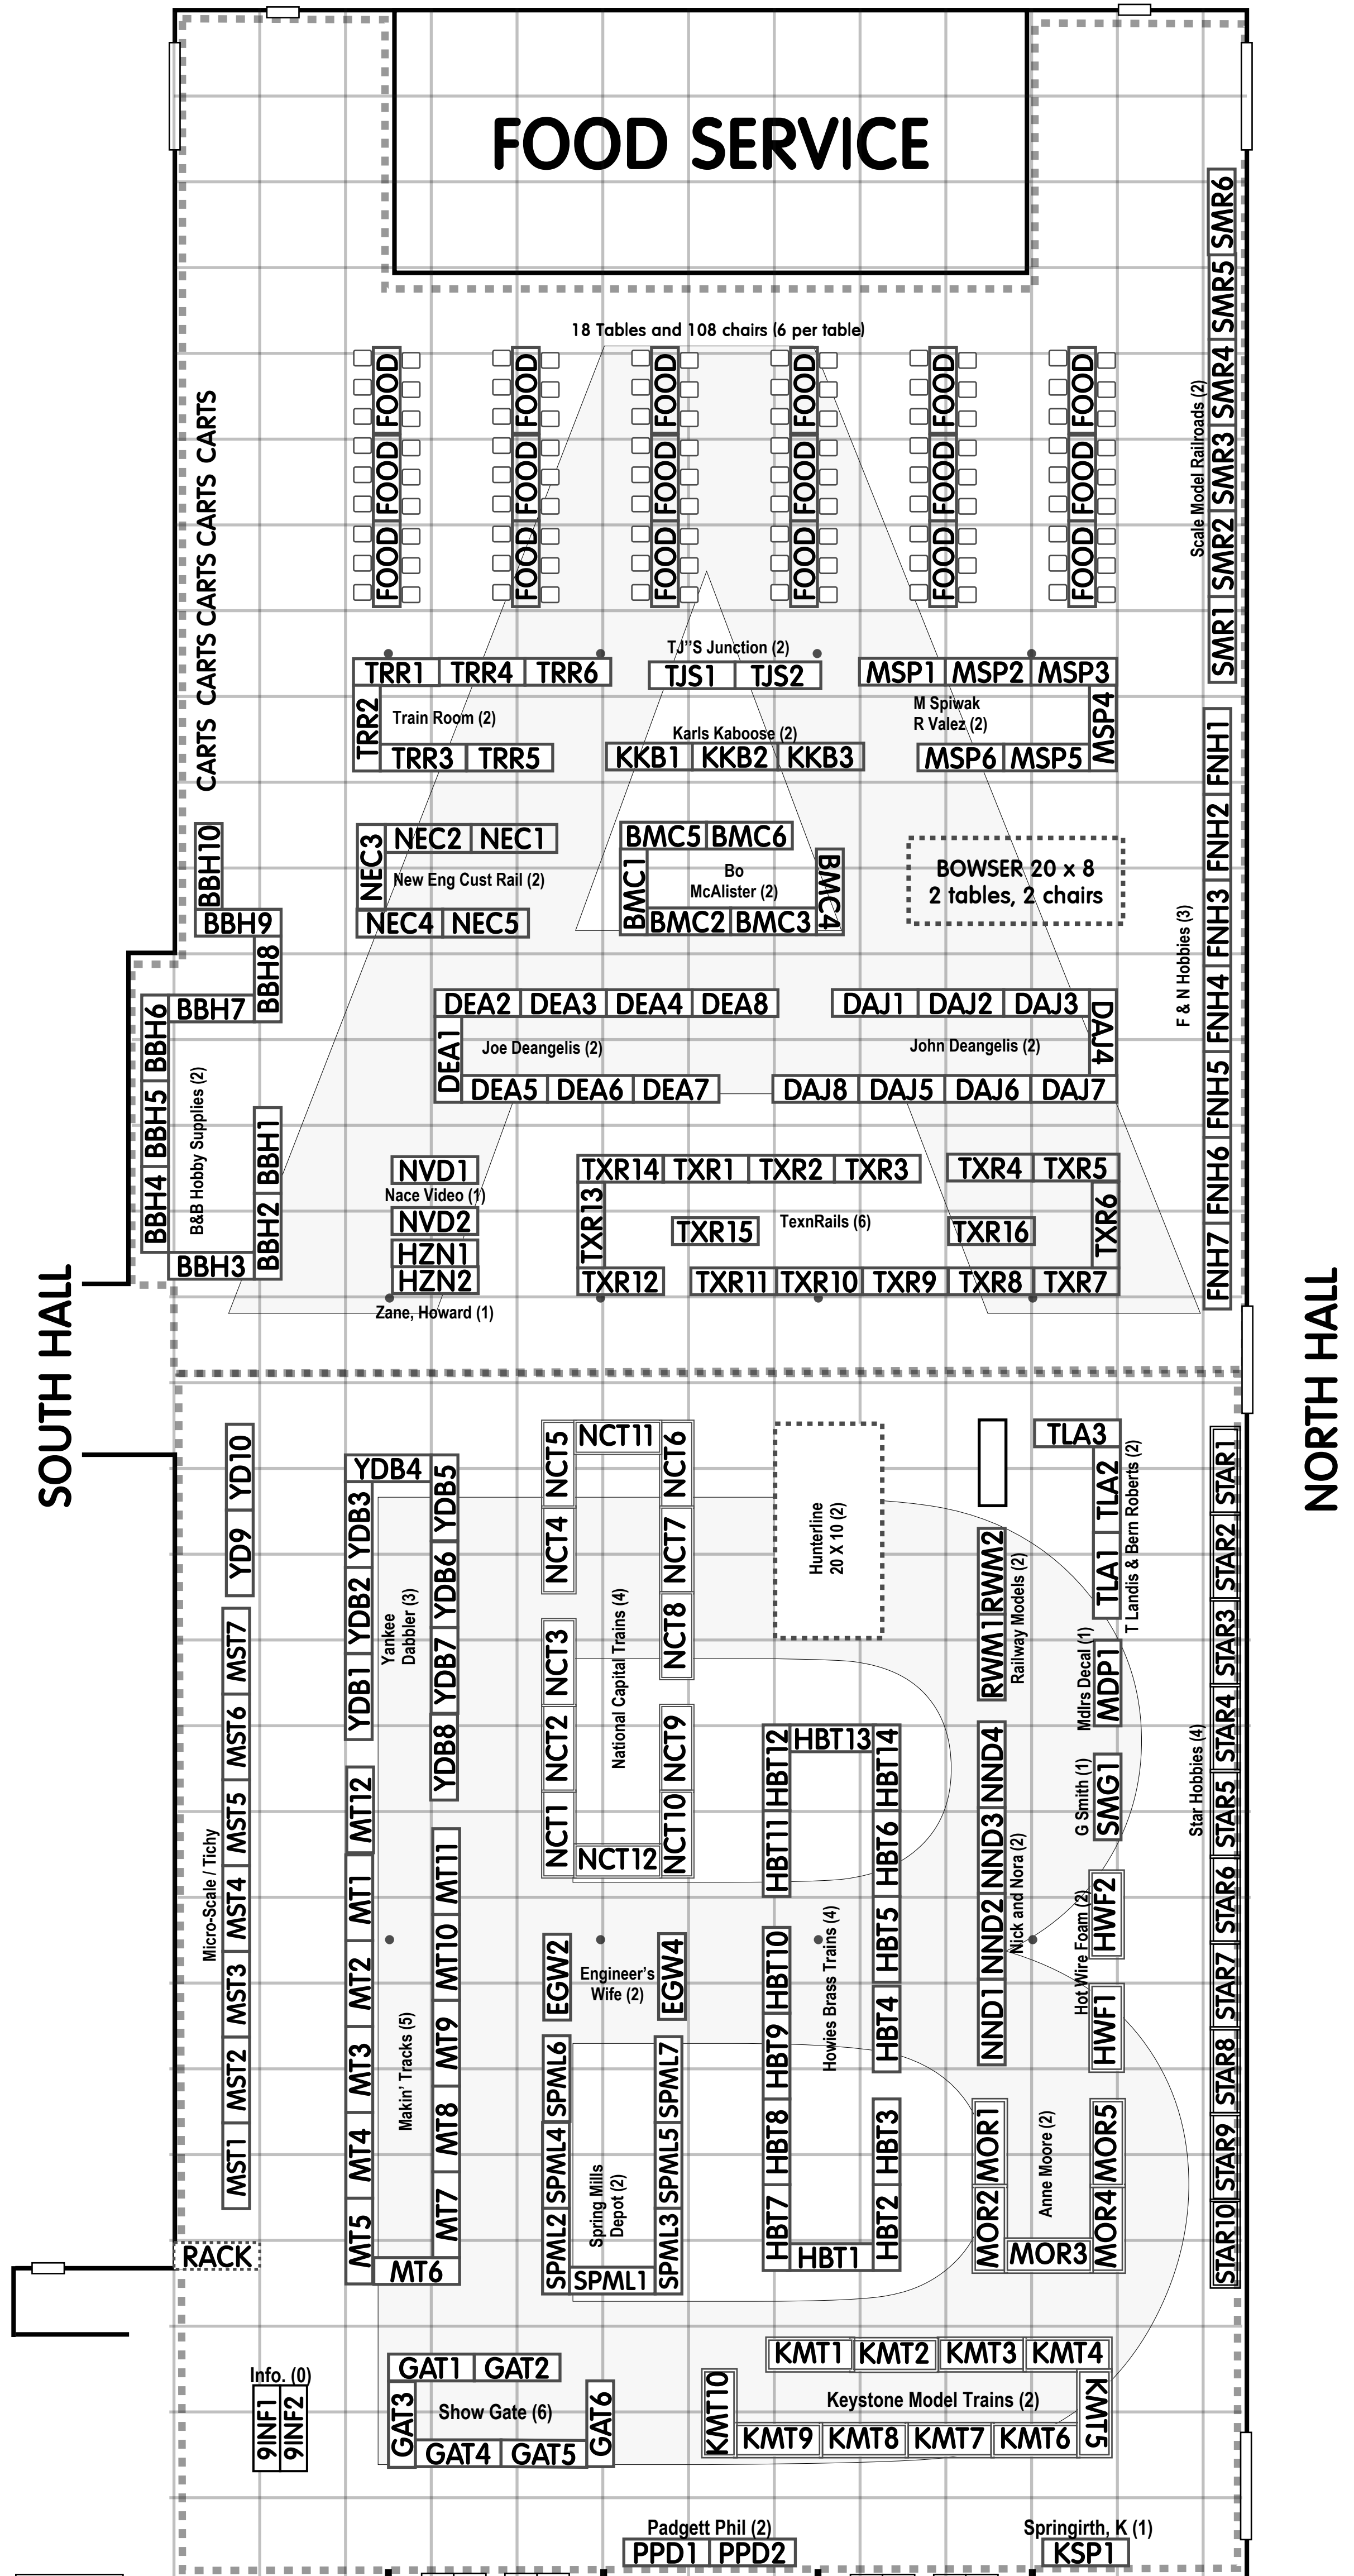

# COW PALACE CENTER HALL OCT 2018

Wide Tables      ● Post  
 Find your location: Invoke a search box by pressing down Ctrl & F keys together; then release both.  
 Enter your table code or portion of name in the search box and then press the Enter key. Text matching your entry will be highlighted.  
 Broken lines, CARTS, RACKS, etc. Indicate equipment supplied by show vendors.      No good? Call us at 434-823-4809      A number in parenthesis indicates chair qty for vendor. Otherwise see specific instruction.