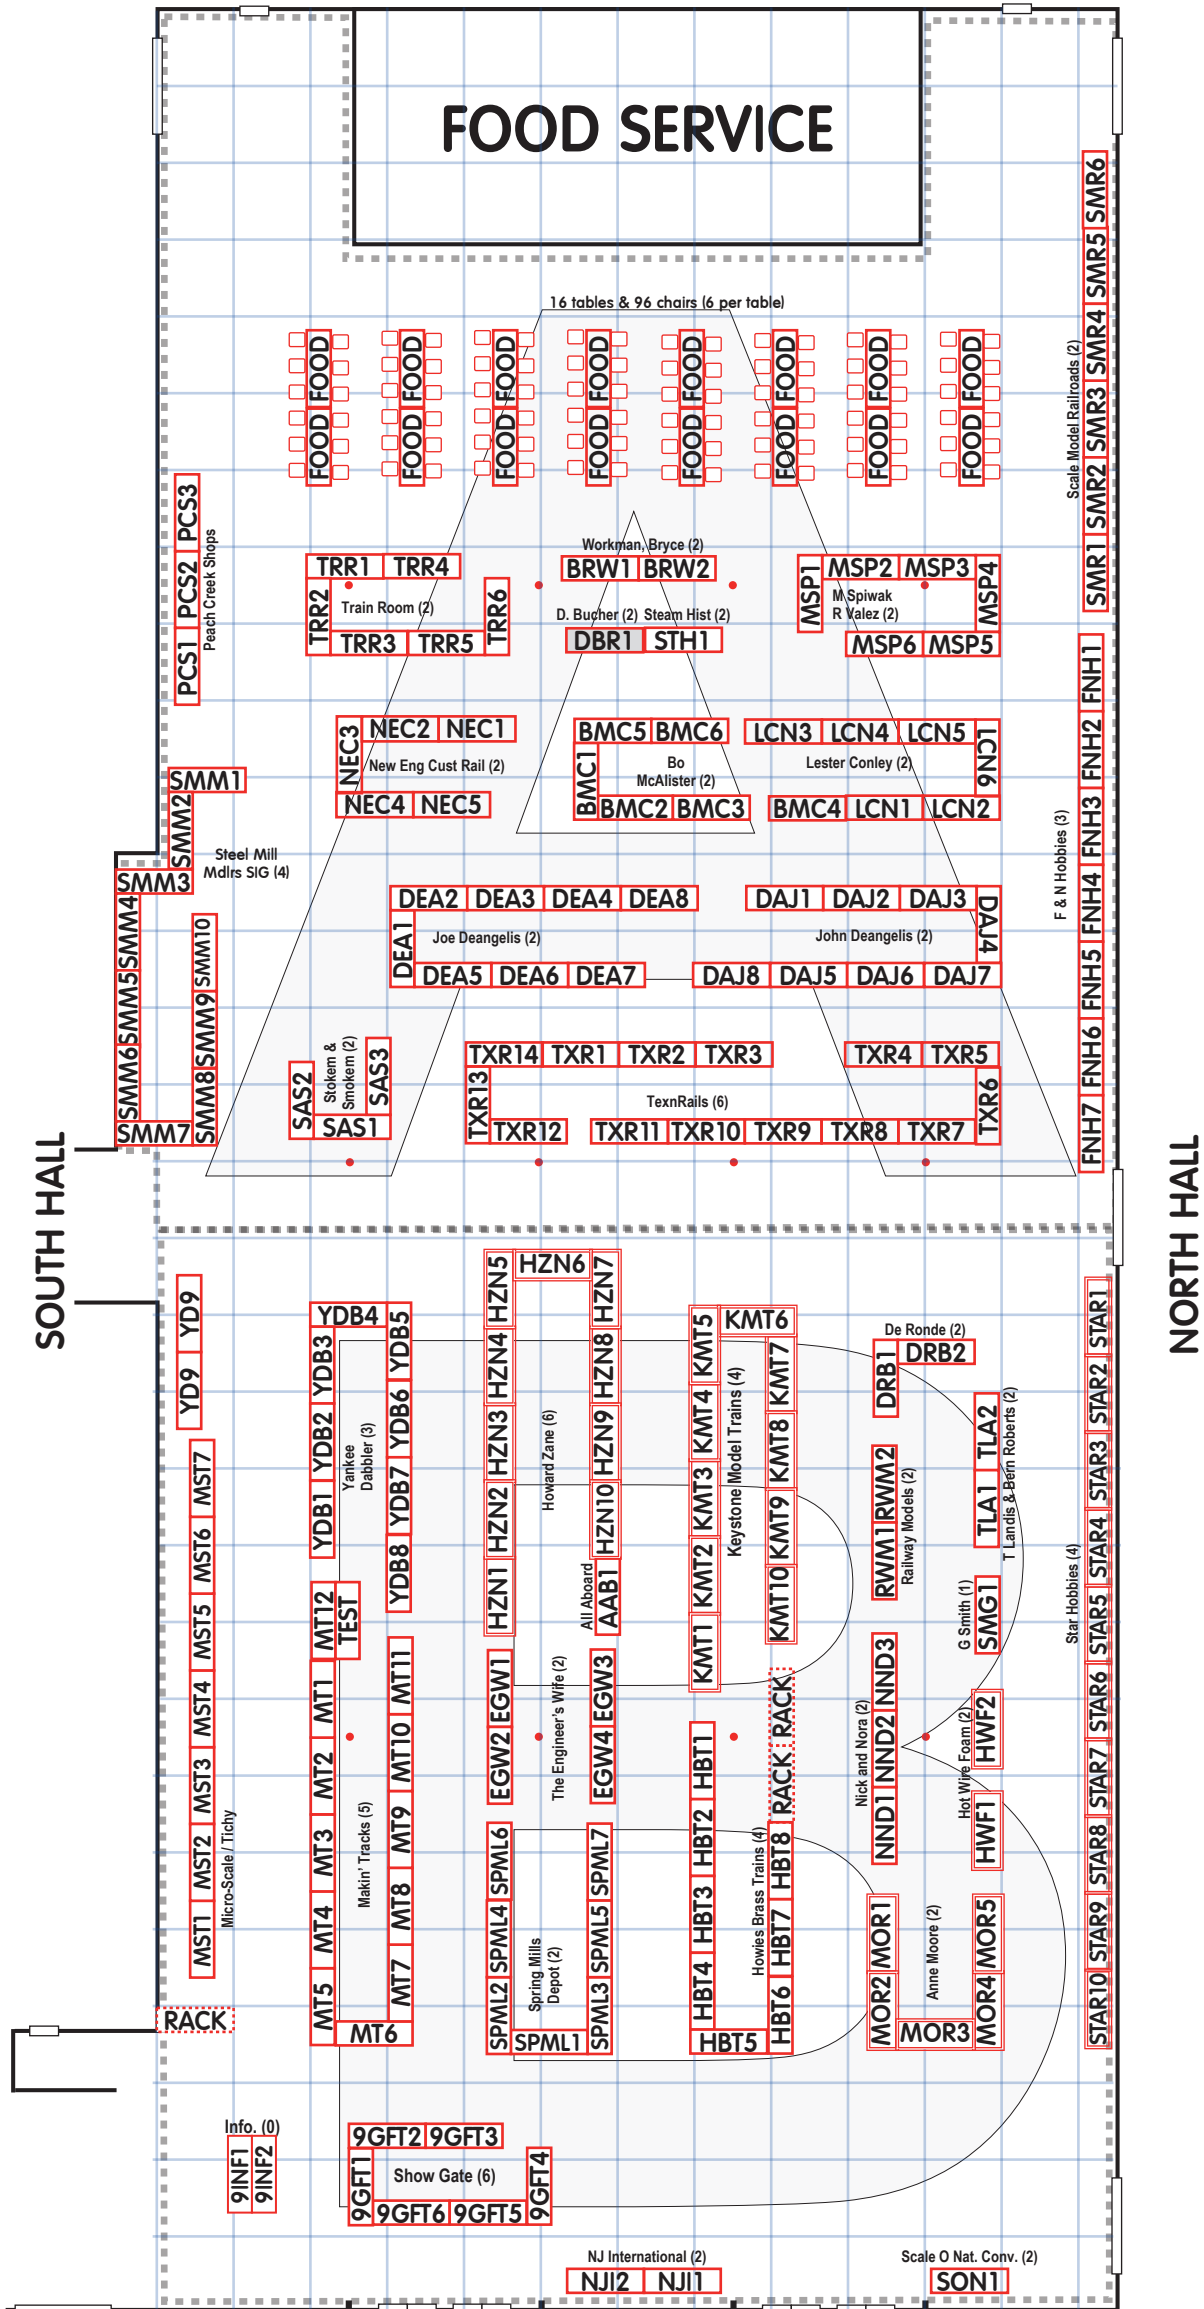

COW PALACE CENTER HALL OCT 2016

Find your location: Invoke a search box by pressing down Ctrl & F keys together; then release both. Enter your table code or portion of name and then press the Enter key. Text matching your entry will be highlighted. No good? Call us at 434-823-4809