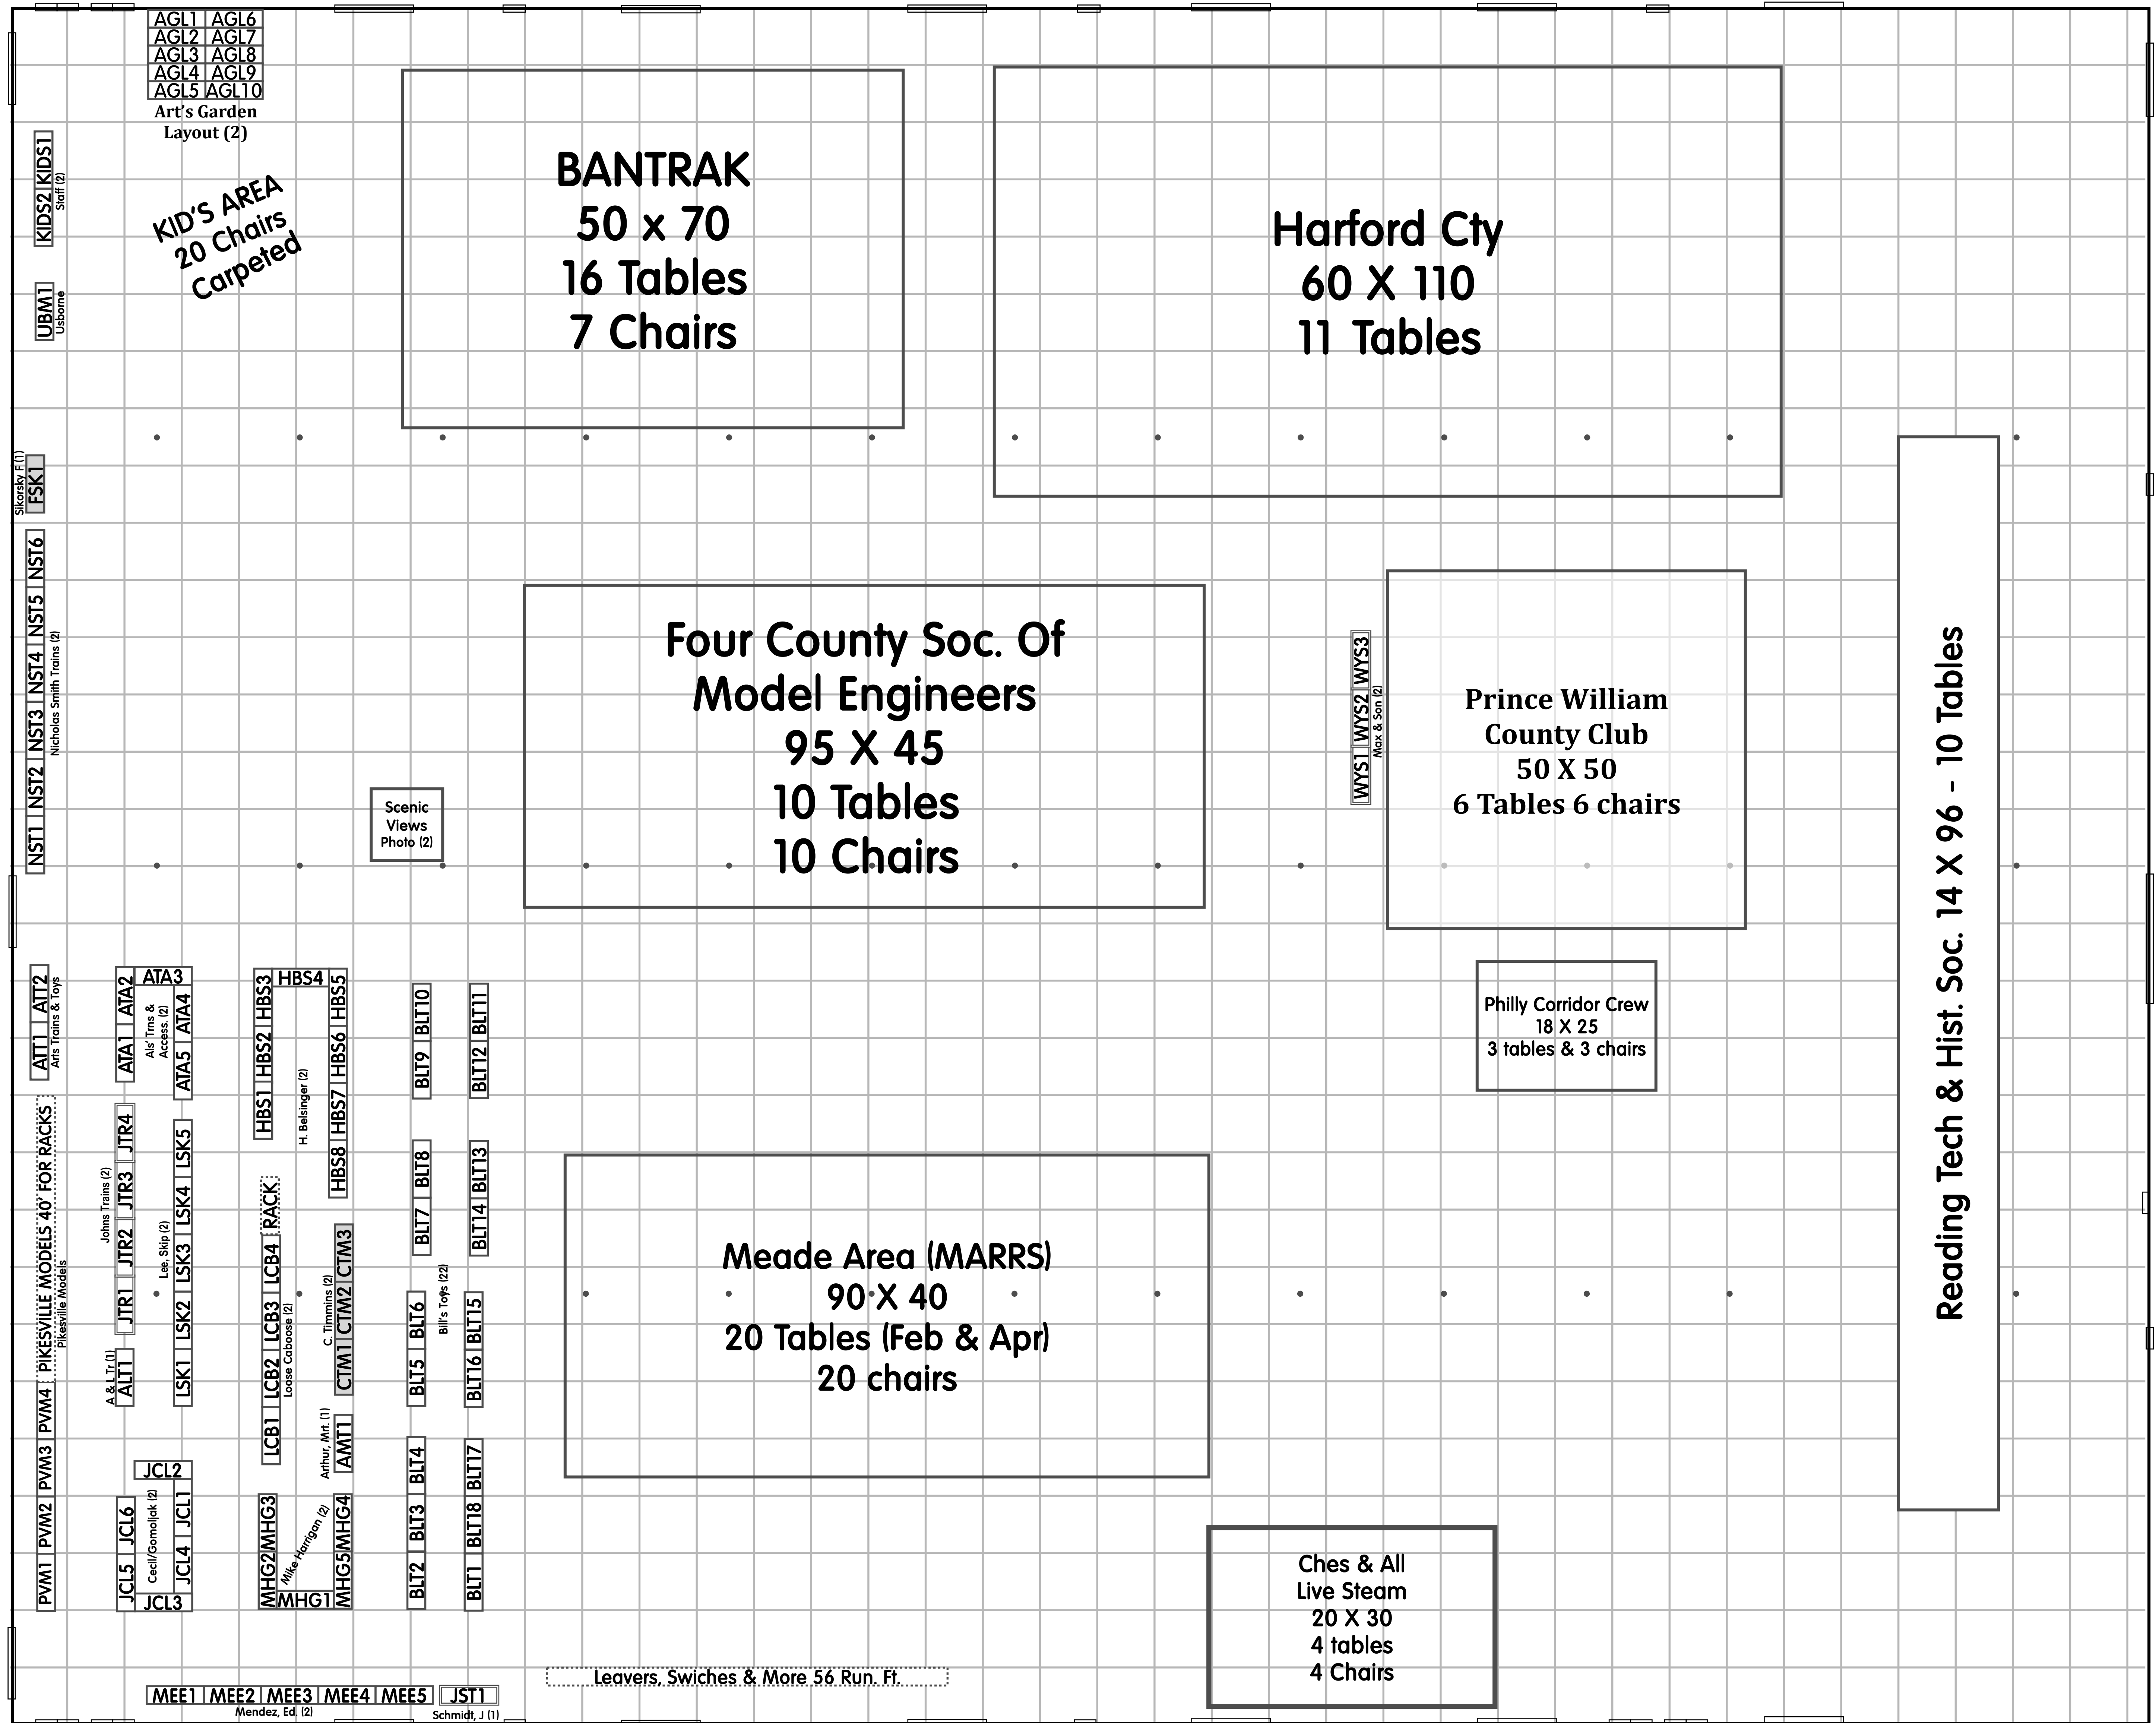

COW PALACE NORTH HALL APRIL 2018

CENTER HALL

- Single line - Regular Tables
- Double line - Wide Tables
- Racks, etc. Supplied by vendors

- -Post. Use to align tables
- - - - - Shotline. Use to align tables
- Grid: The grid is 8ft X 8ft

(#) A number in parenthesis indicates chair qty for vendor
If missing, see specific instruction otherwise