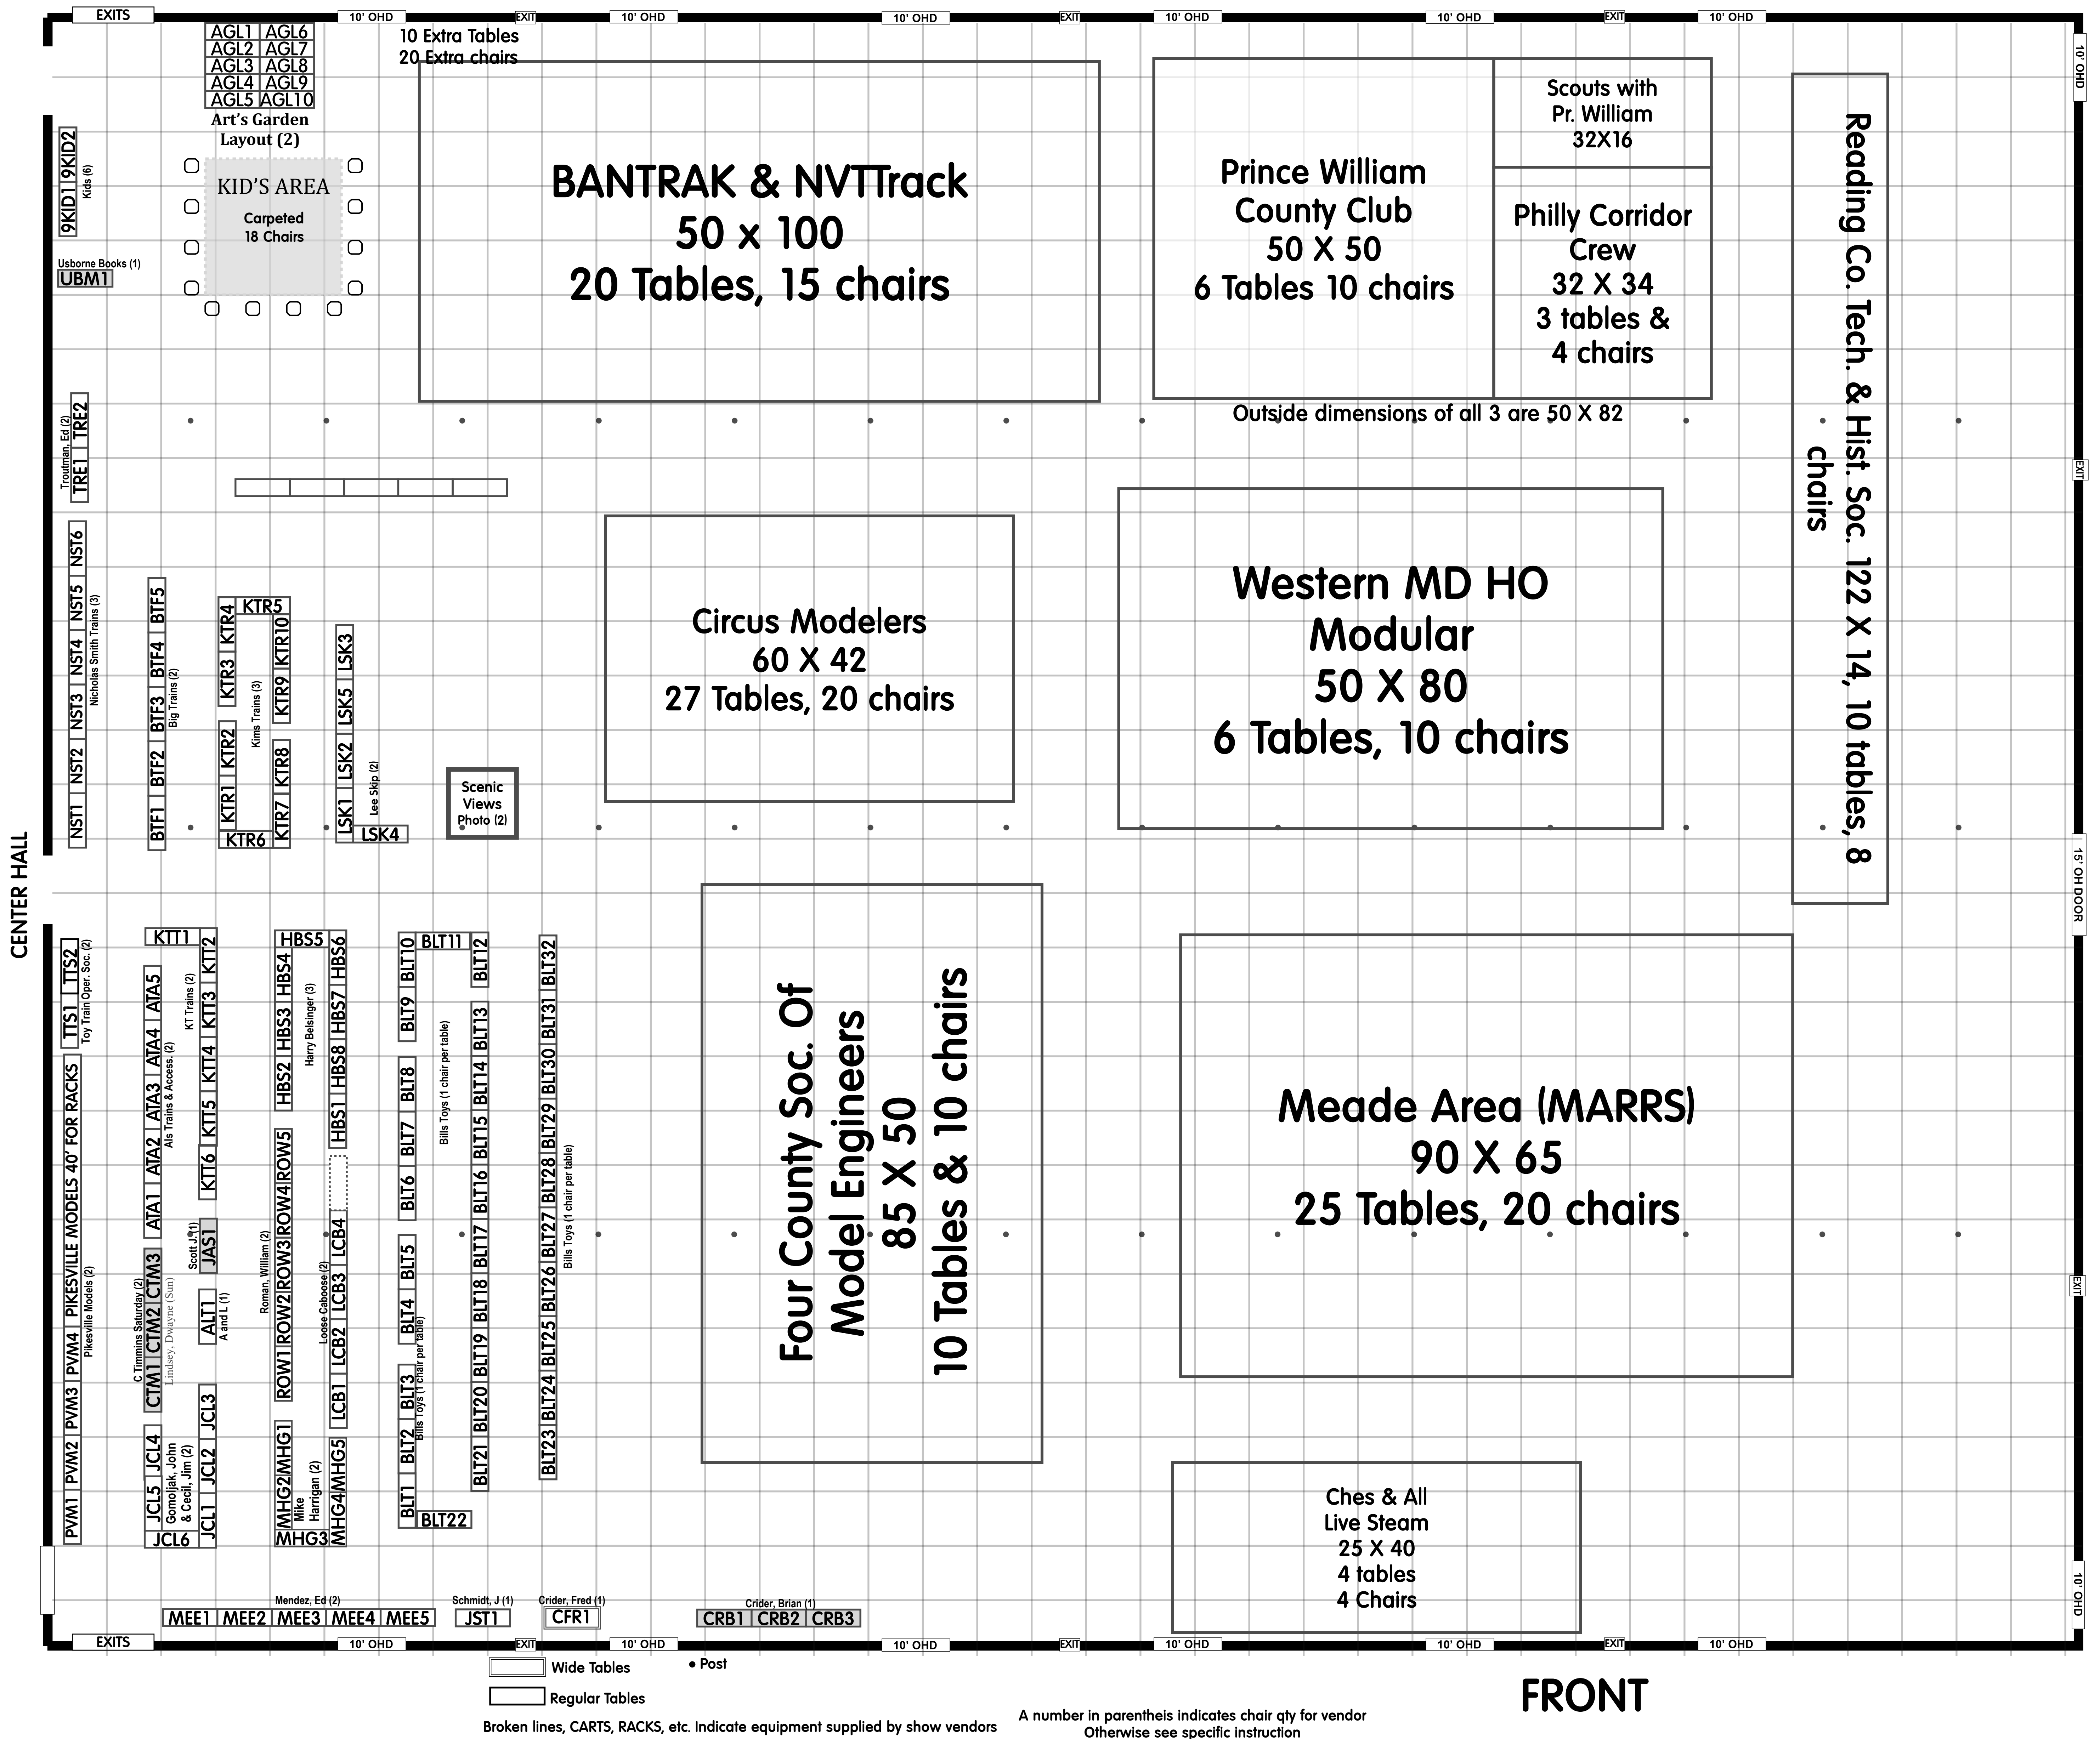

COW PALACE NORTH HALL OCT 2018

CENTER HALL

FRONT

Wide Tables
Regular Tables
• Post

Broken lines, CARTS, RACKS, etc. Indicate equipment supplied by show vendors

A number in parenthesis indicates chair qty for vendor
Otherwise see specific instruction