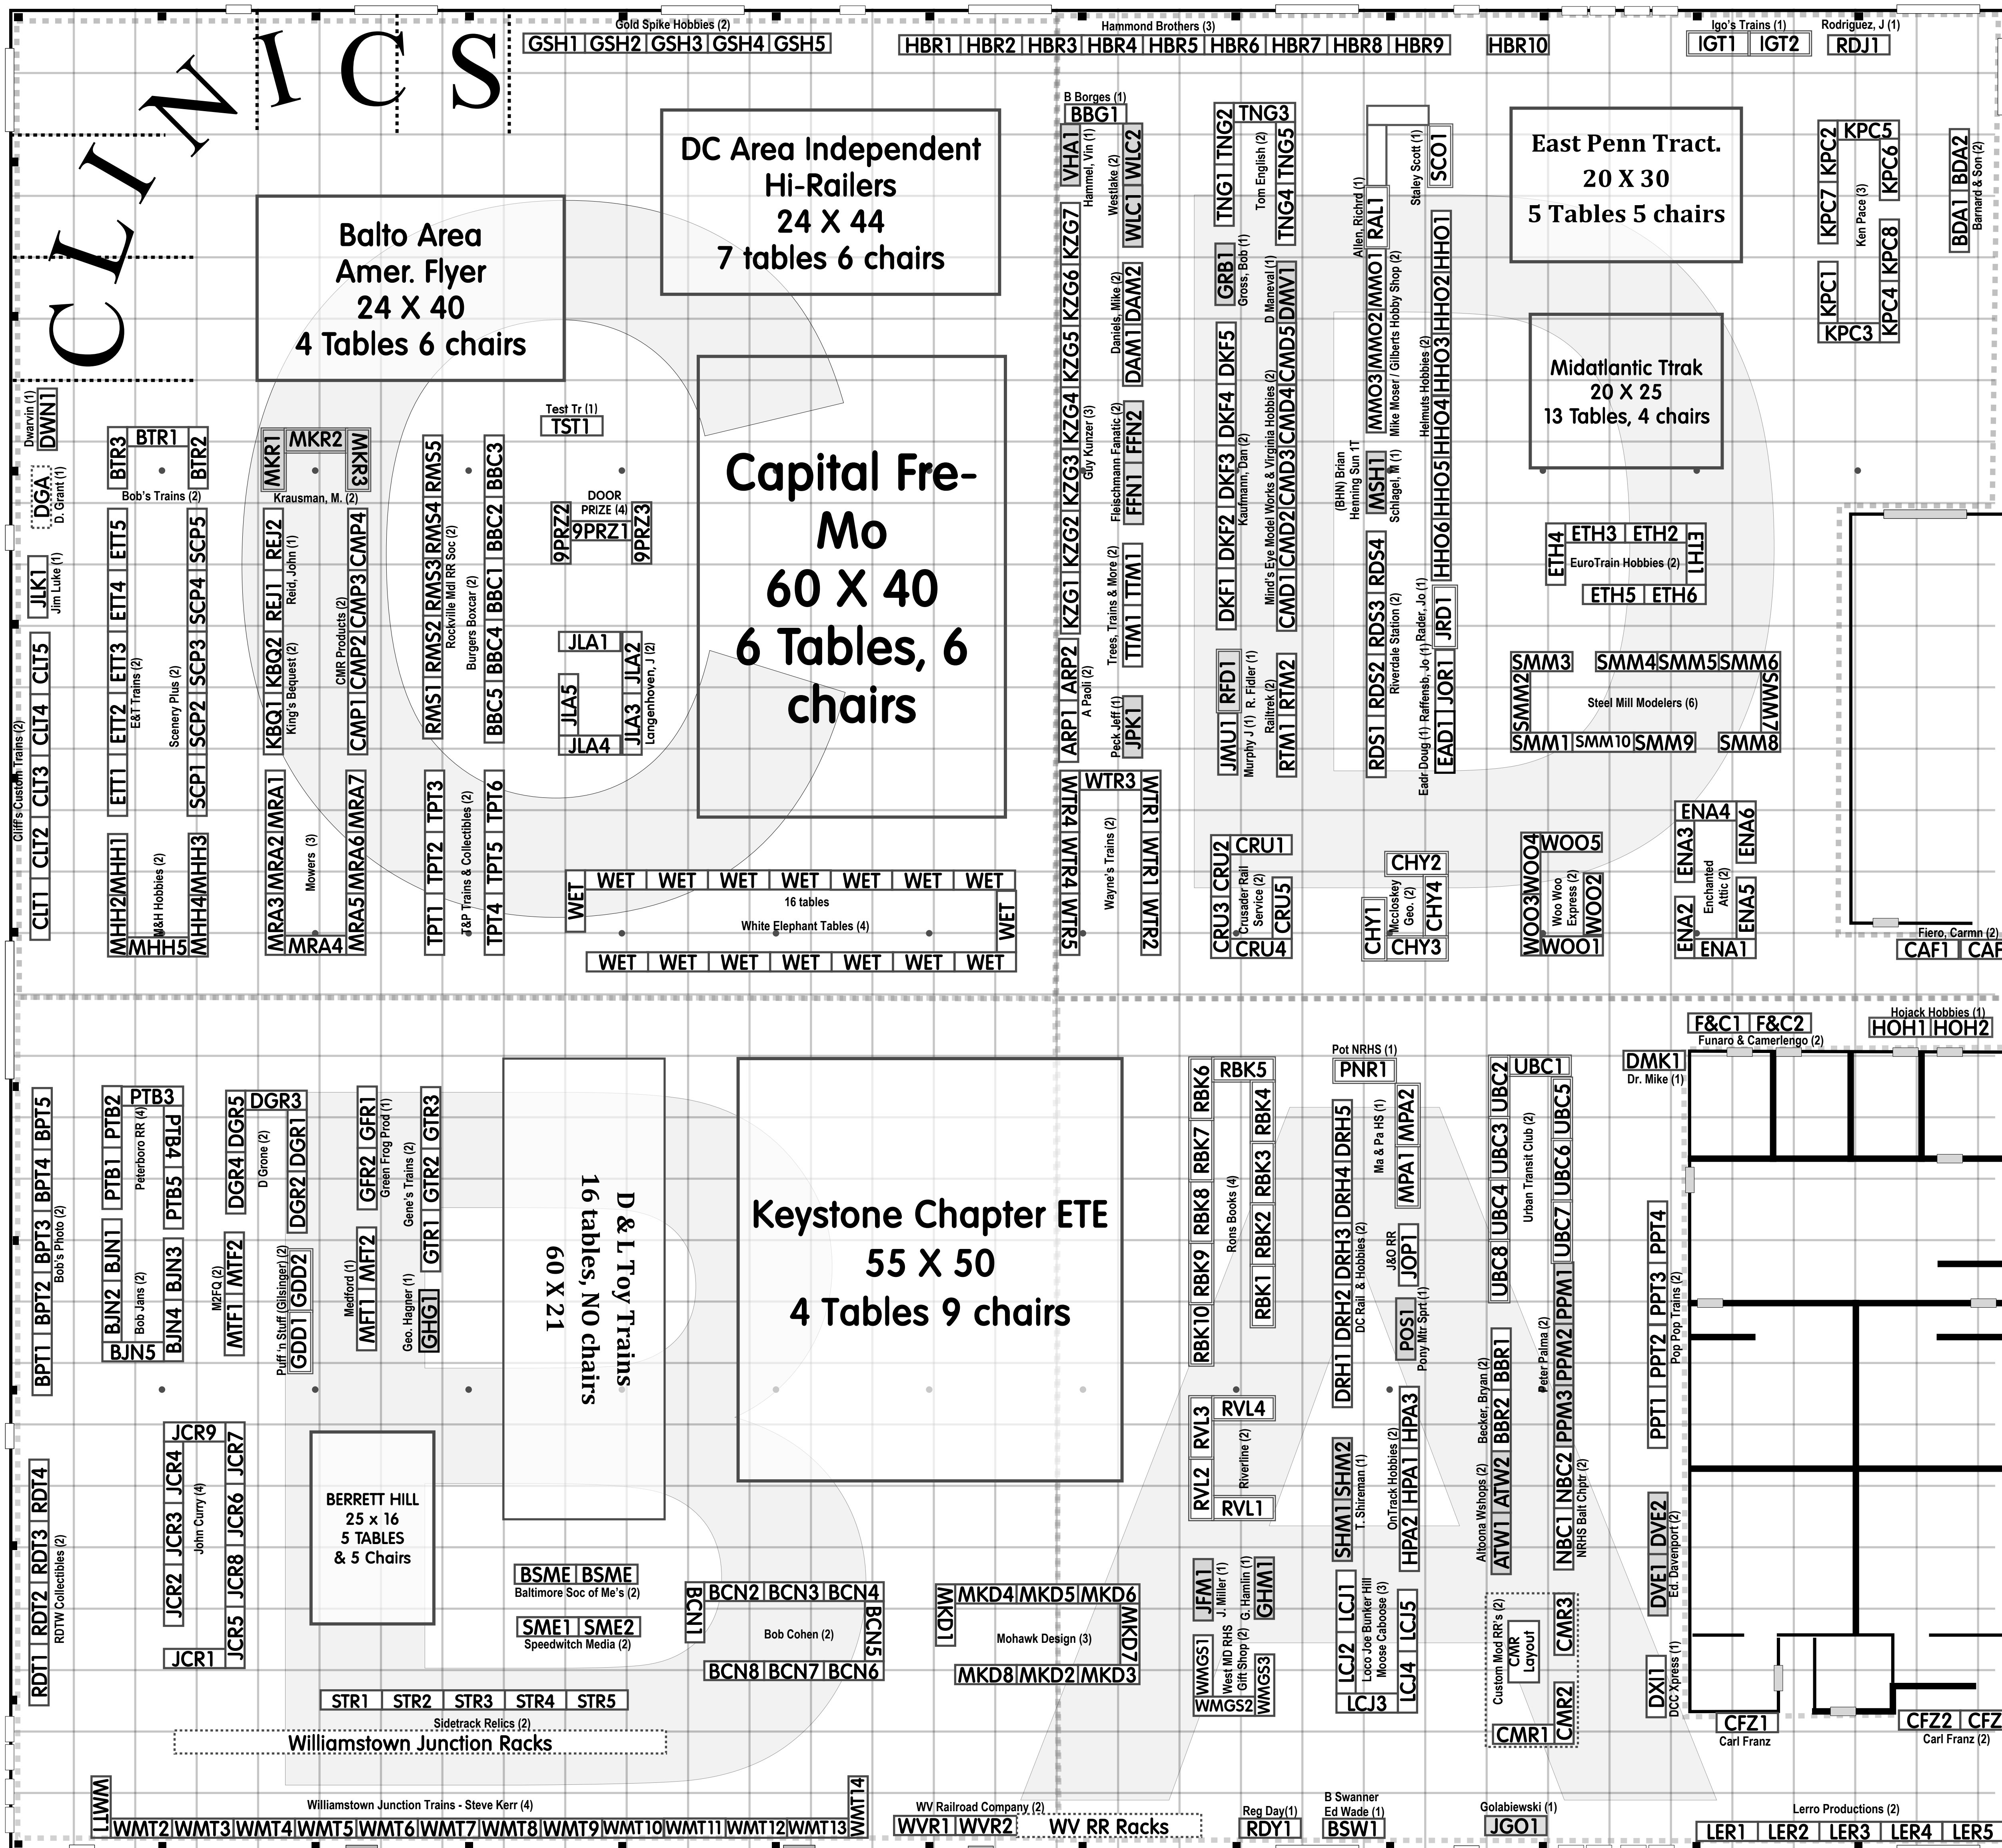

COW PALACE SOUTH HALL OCT 2018

BACK

CENTER HALL

Find your location: Invoke a search box by pressing down Ctrl & F keys together; then release both.
 Enter your table code or portion of name and then press the Enter key. Text matching your entry will be highlighted.
 No good? Call us at 434-823-4809

FRONT