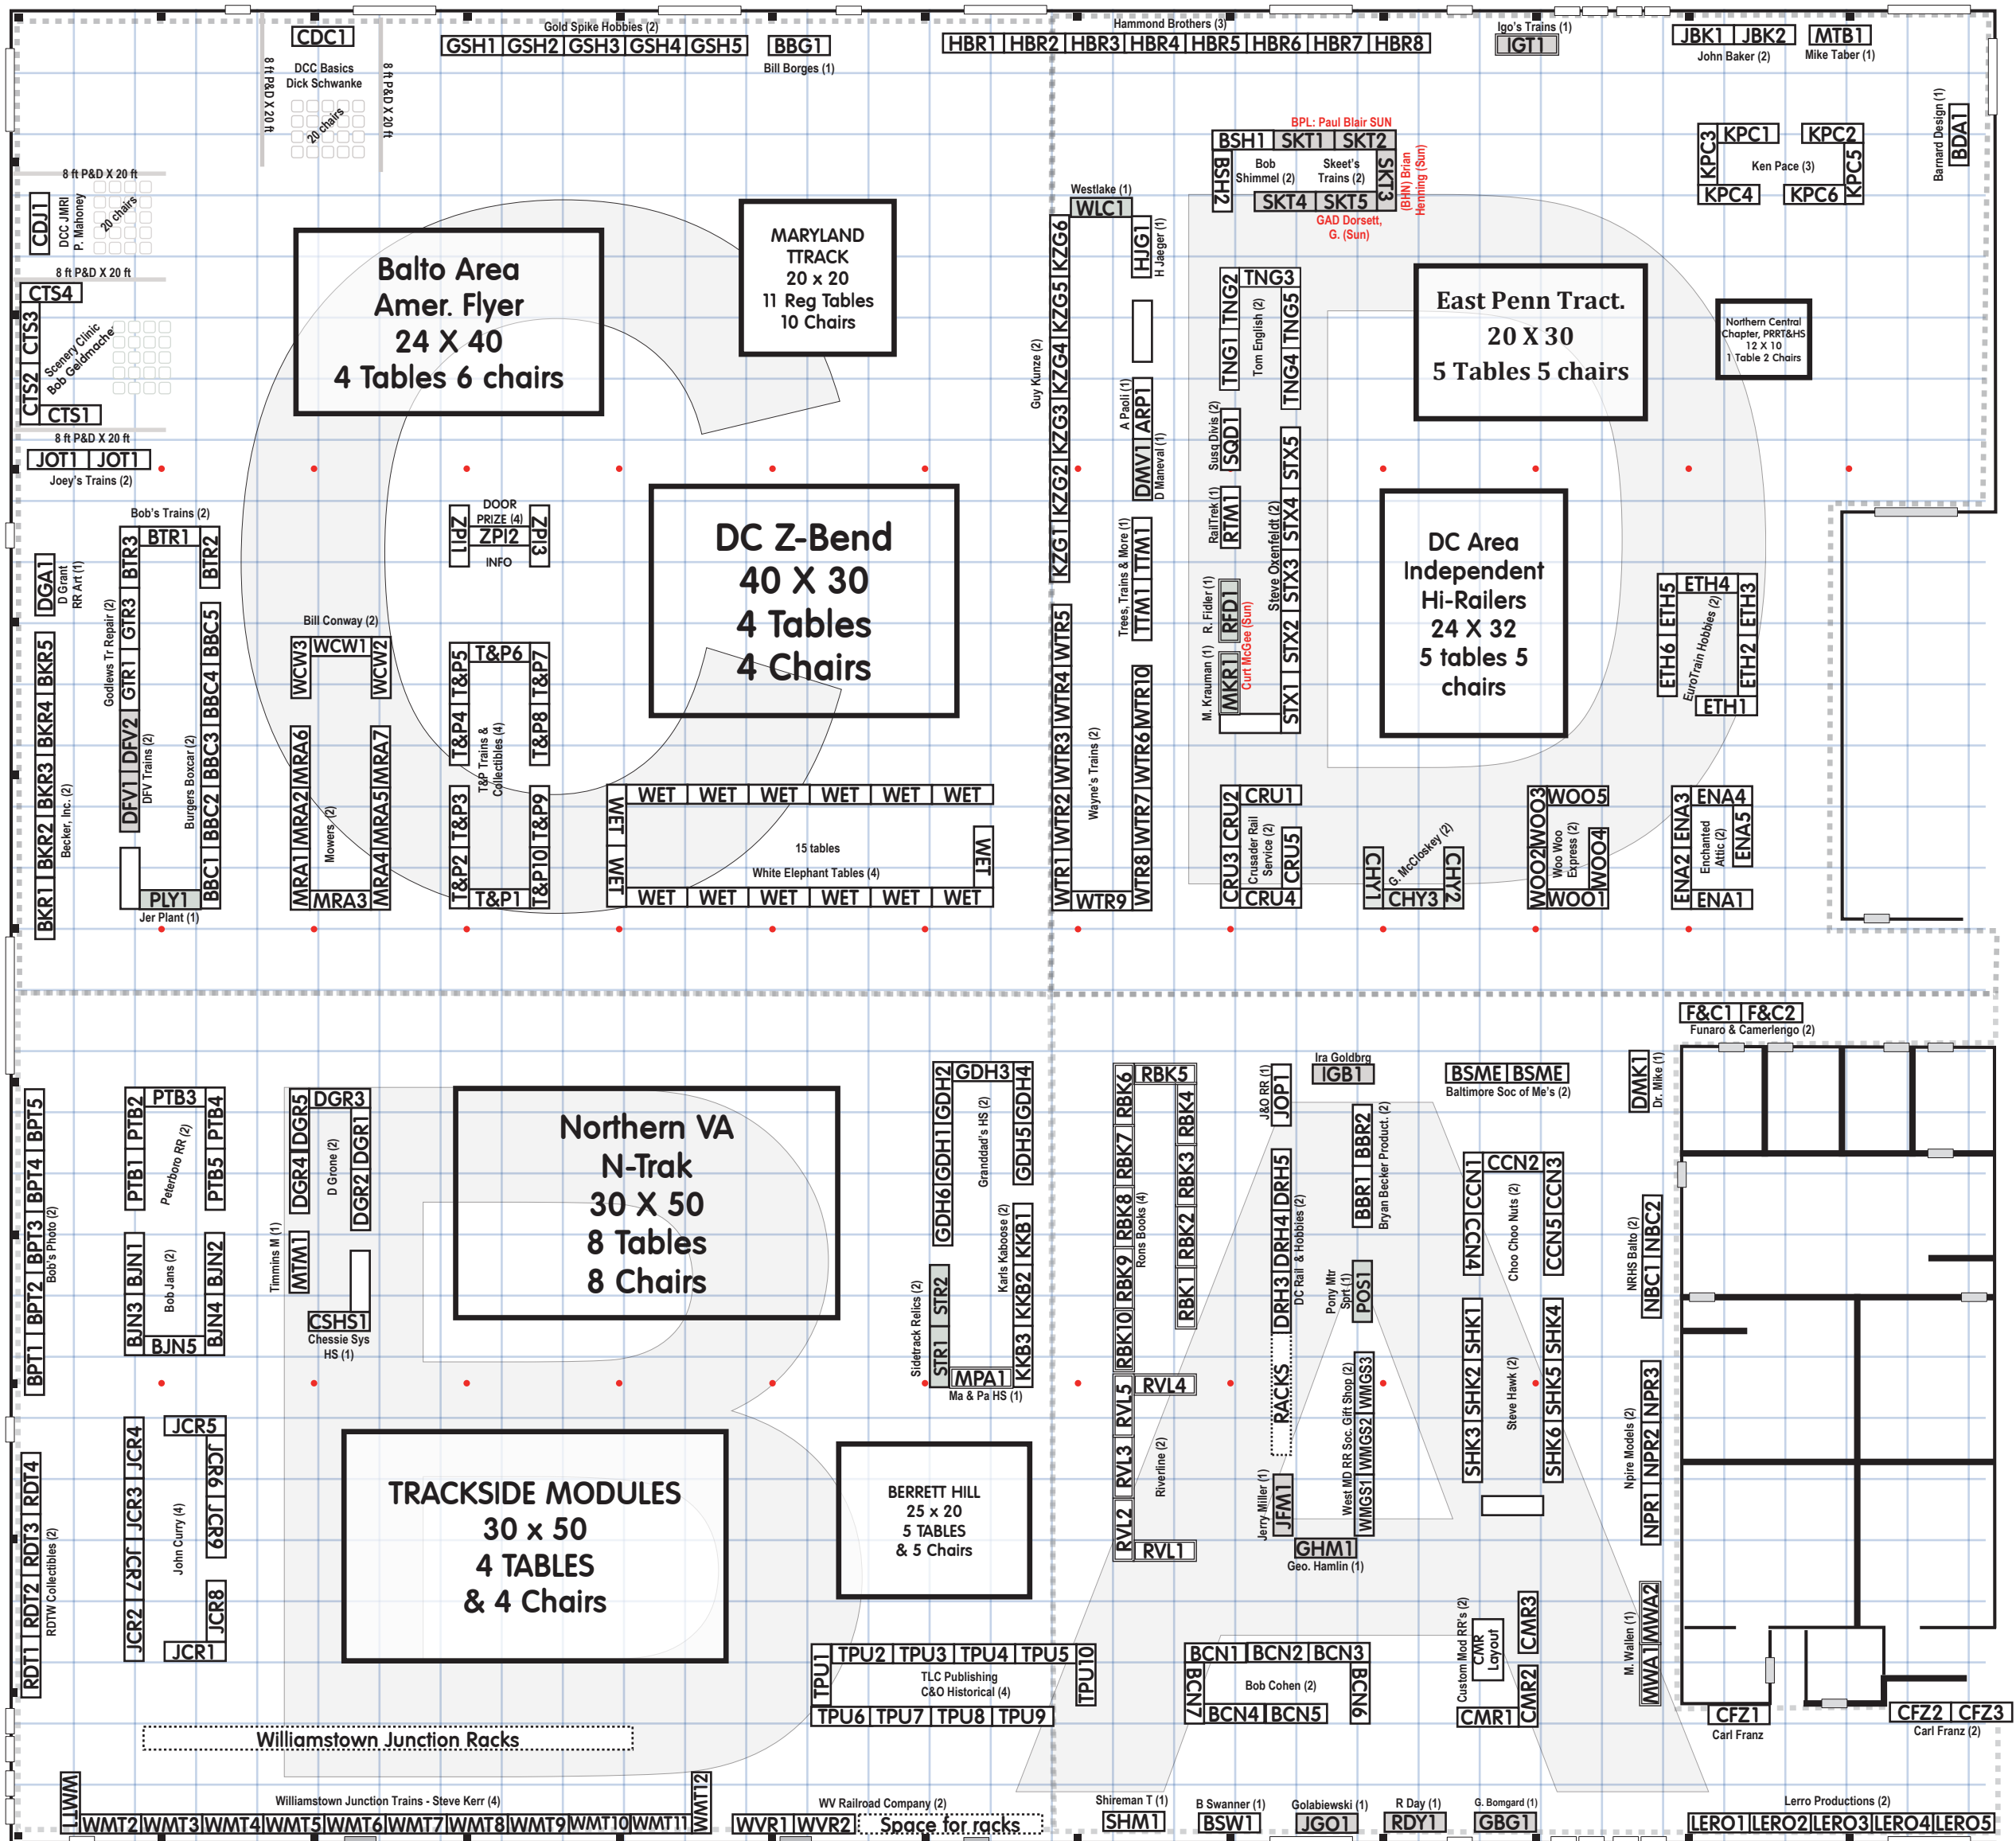

COW PALACE SOUTH HALL APR 2017

CENTER HALL

Find an exhibitor: Hold down the ctrl key, and press the F key, let go of both.
 Enter a few characters of the name, then press return.
 Look for highlighted text matching your search. No good? Call us at 434-823-4809 for help.