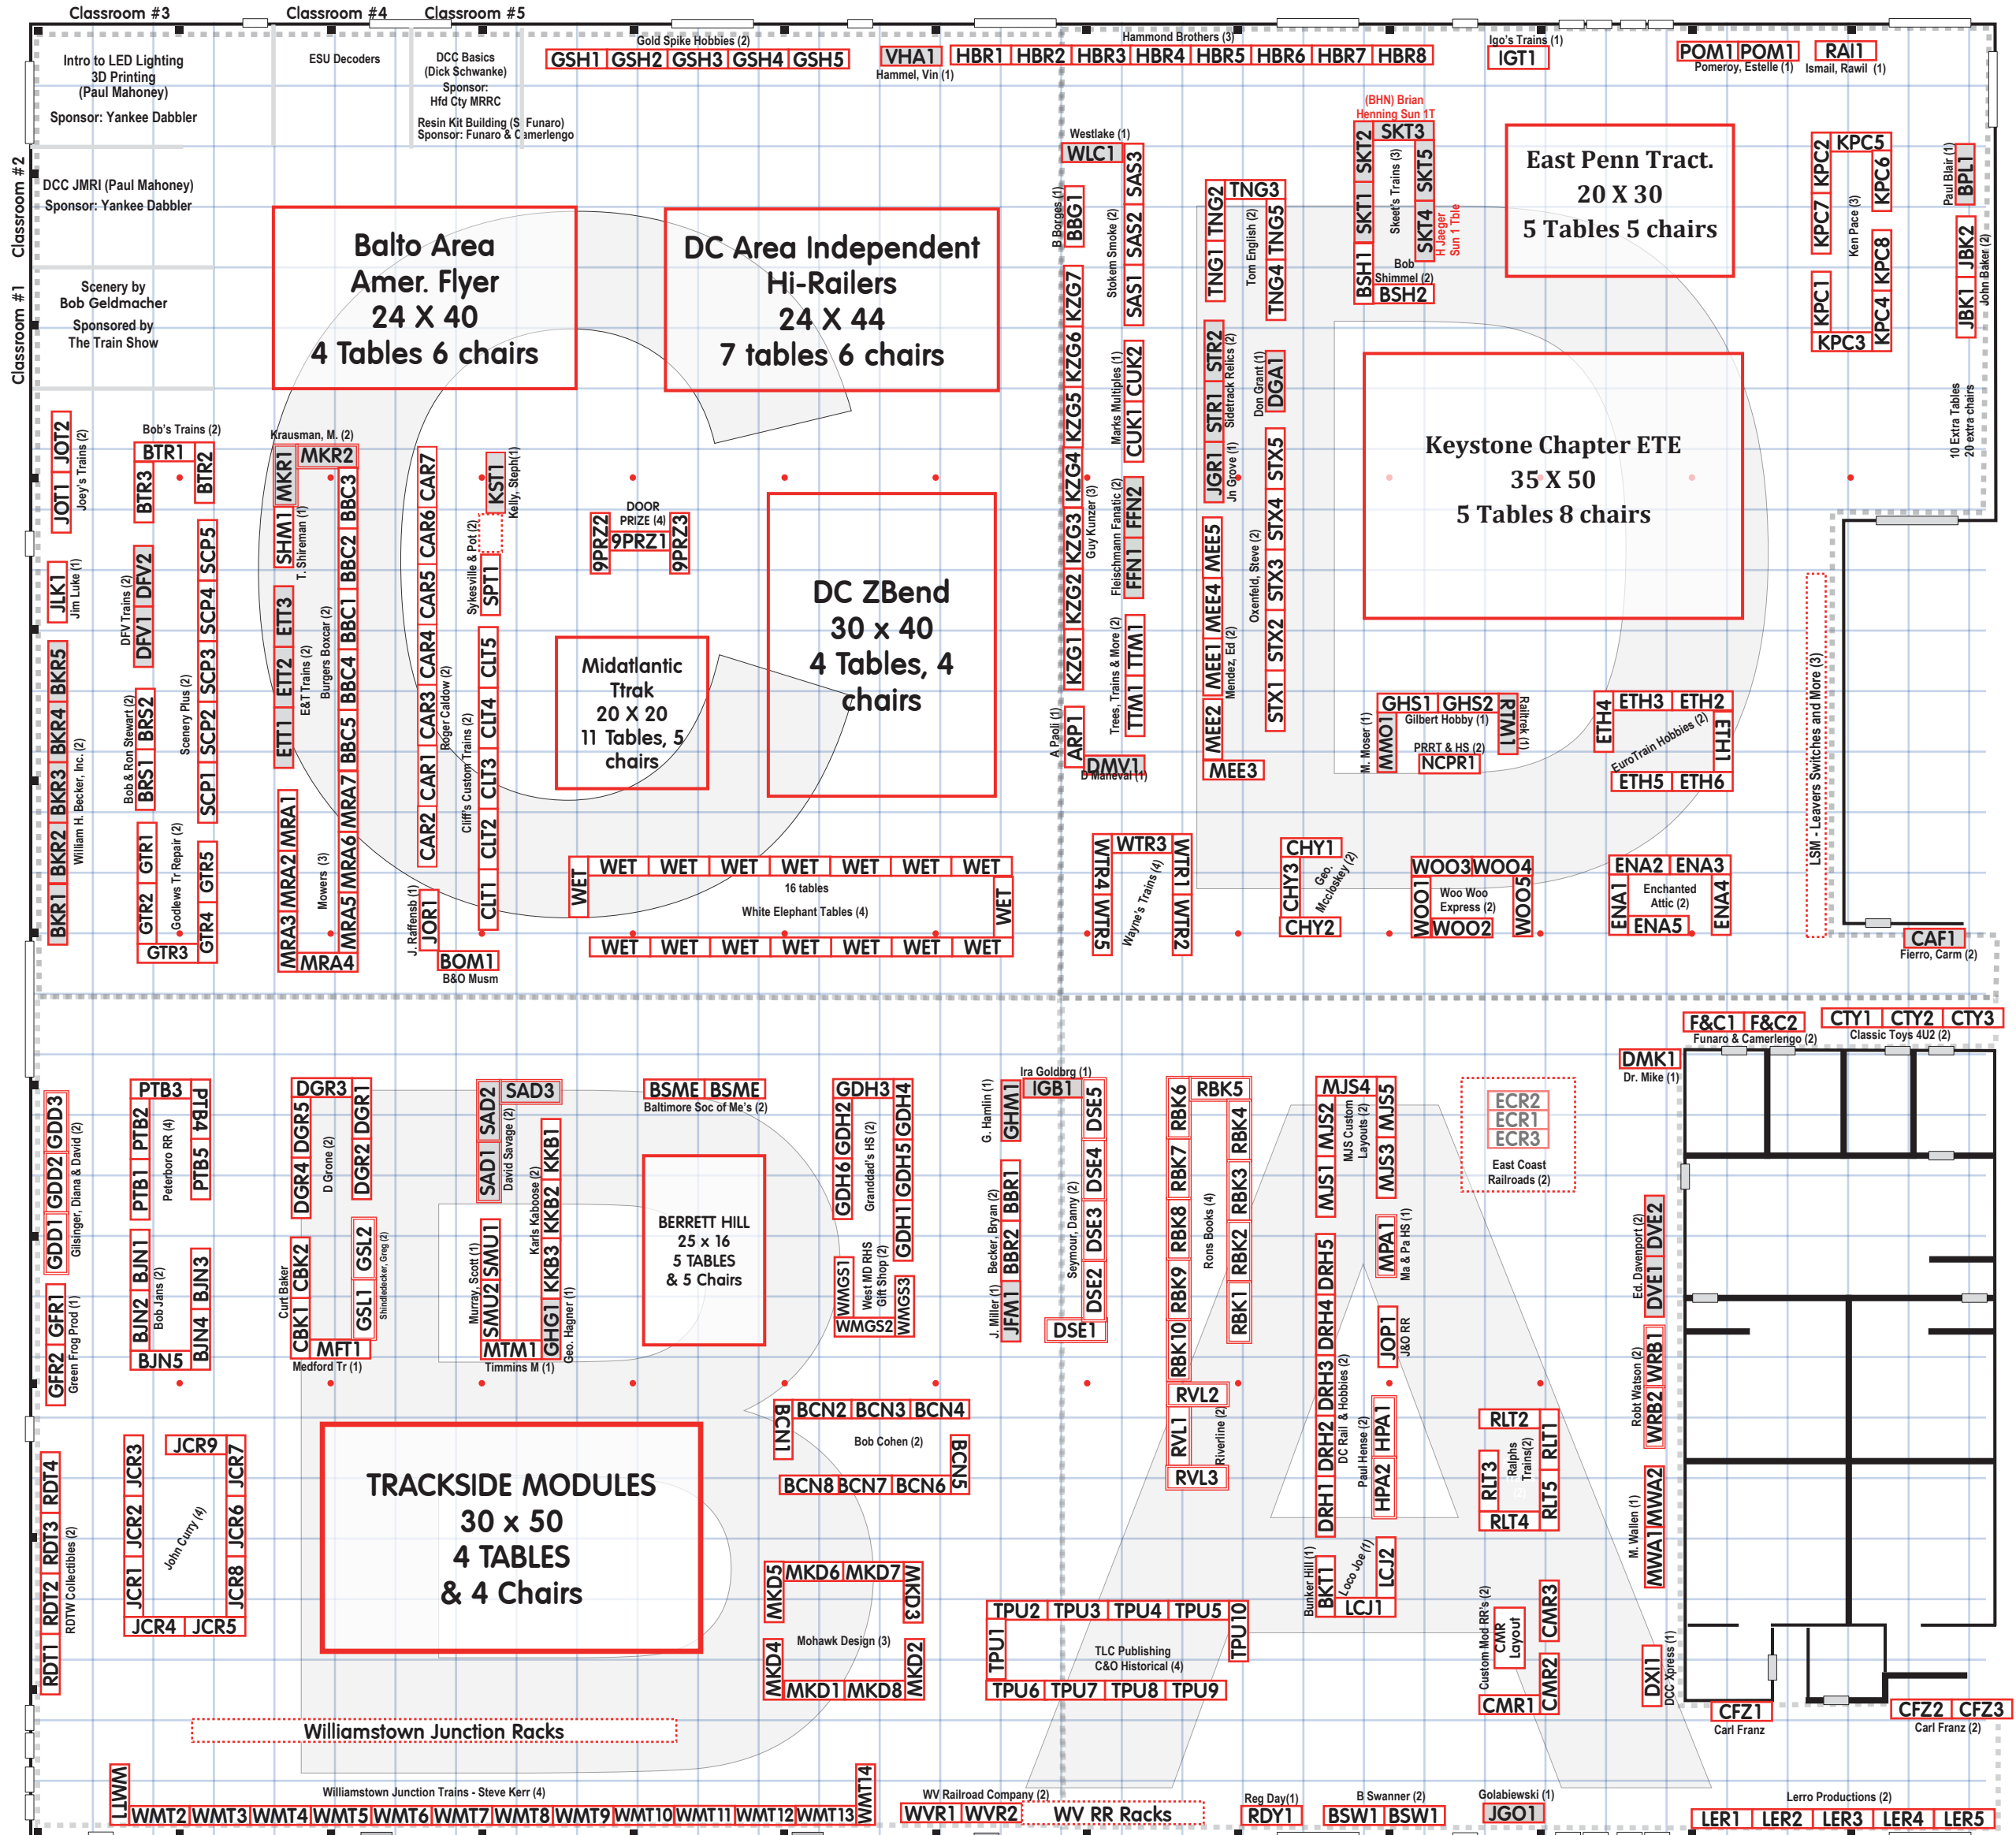

COW PALACE SOUTH HALL OCT 2017

BACK

Find your location: Invoke a search box by pressing down Ctrl & F keys together; then release both.
 Enter your table code or portion of name and then press the Enter key. Text matching your entry will be highlighted.
 No good? Call us at 434-823-4809

FRONT