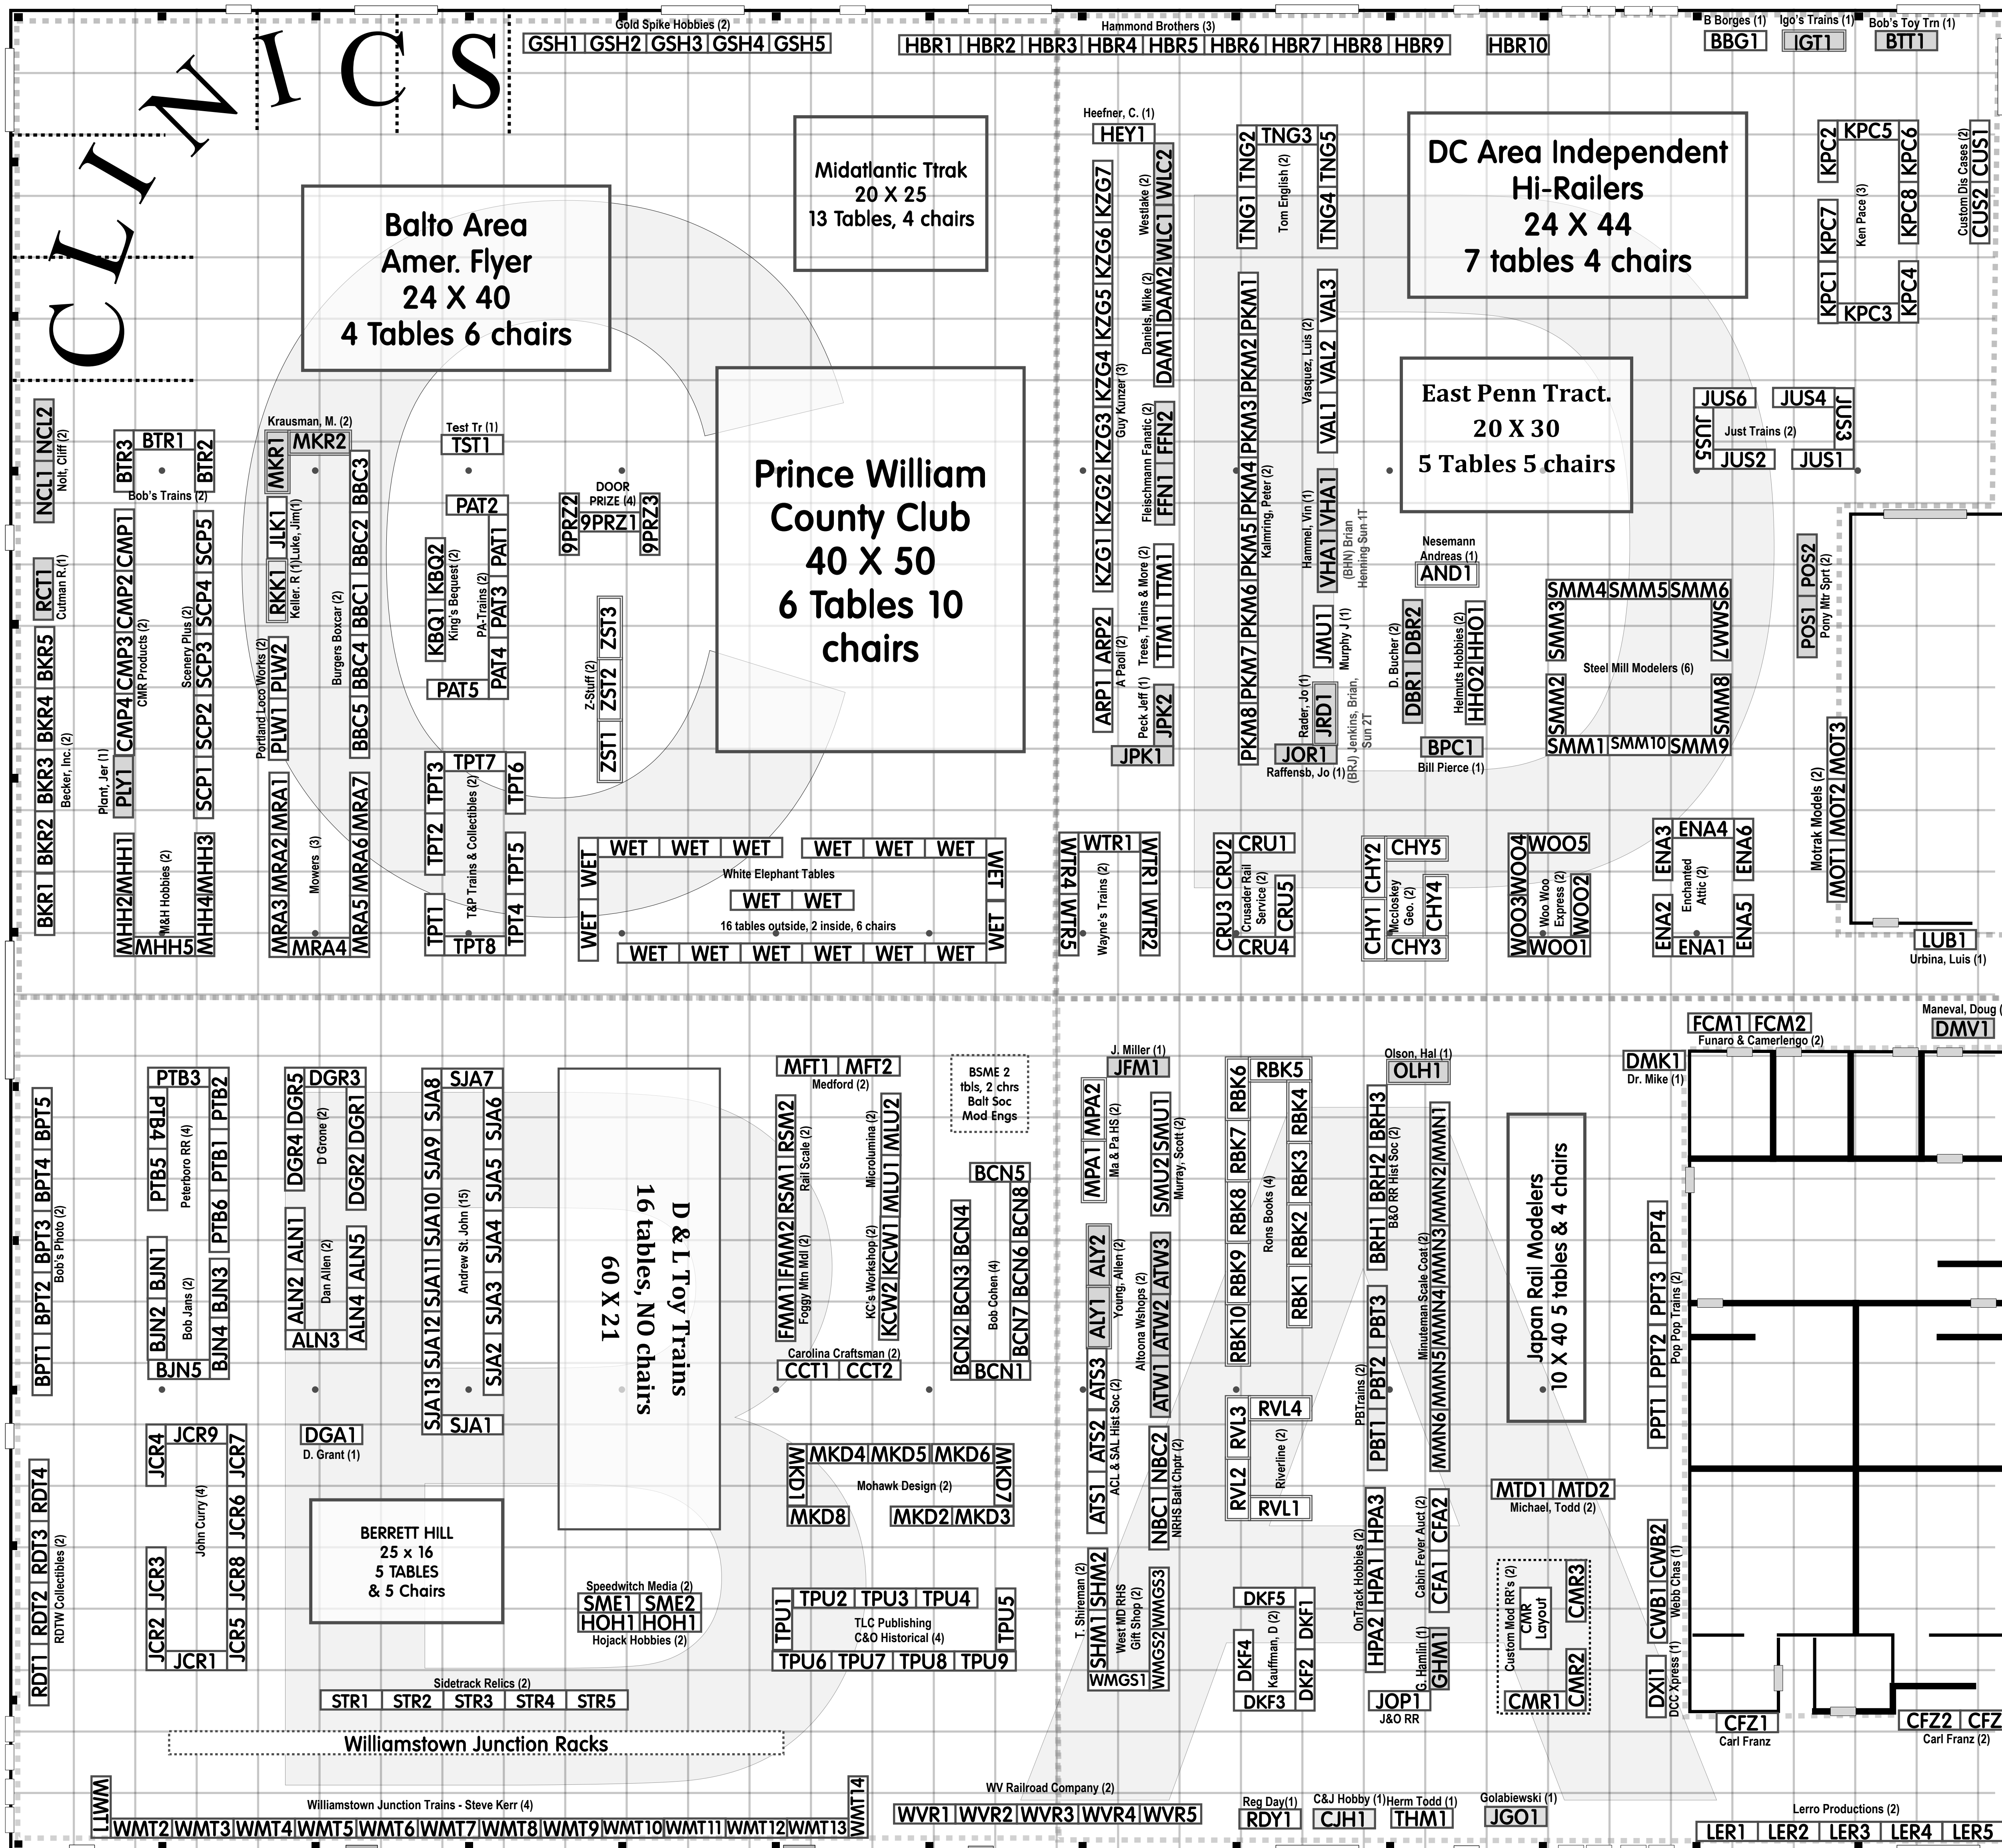

COW PALACE SOUTH HALL FEB 2019

BACK

Find your location: Invoke a search box by pressing down Ctrl & F keys together; then release both.
 Enter your table code or portion of name and then press the Enter key. Text matching your entry will be highlighted.
 No good? Call us at 434-823-4809