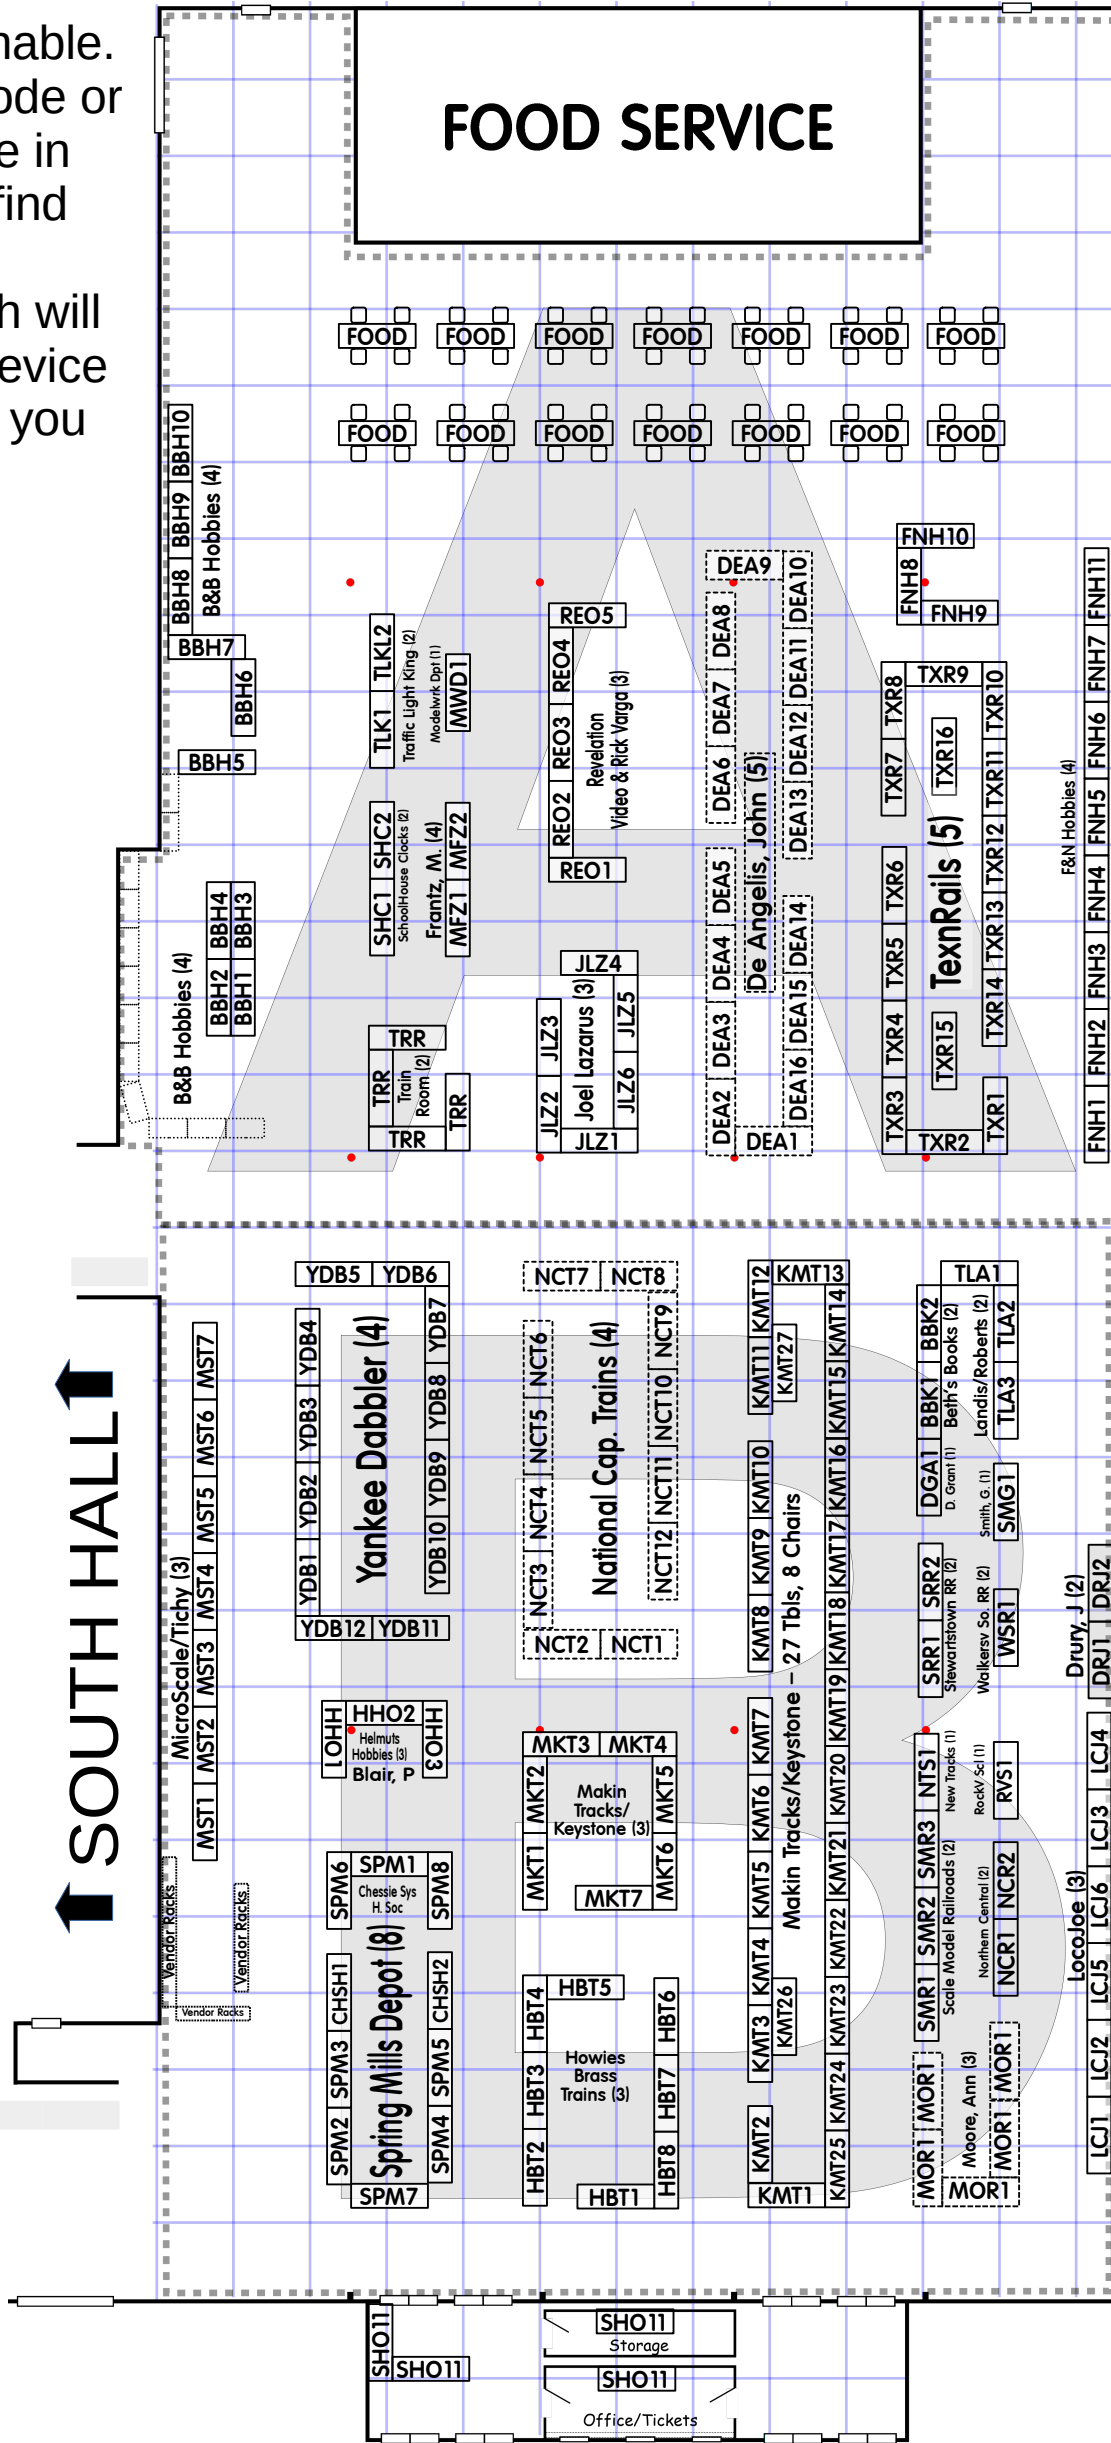

This file is searchable.  
Enter Exhibitor code or  
portion of name in  
search box to find  
exhibitor.

Activating search will  
depend on the device  
and/or the App. you  
are using.

COW PALACE CENTER HALL