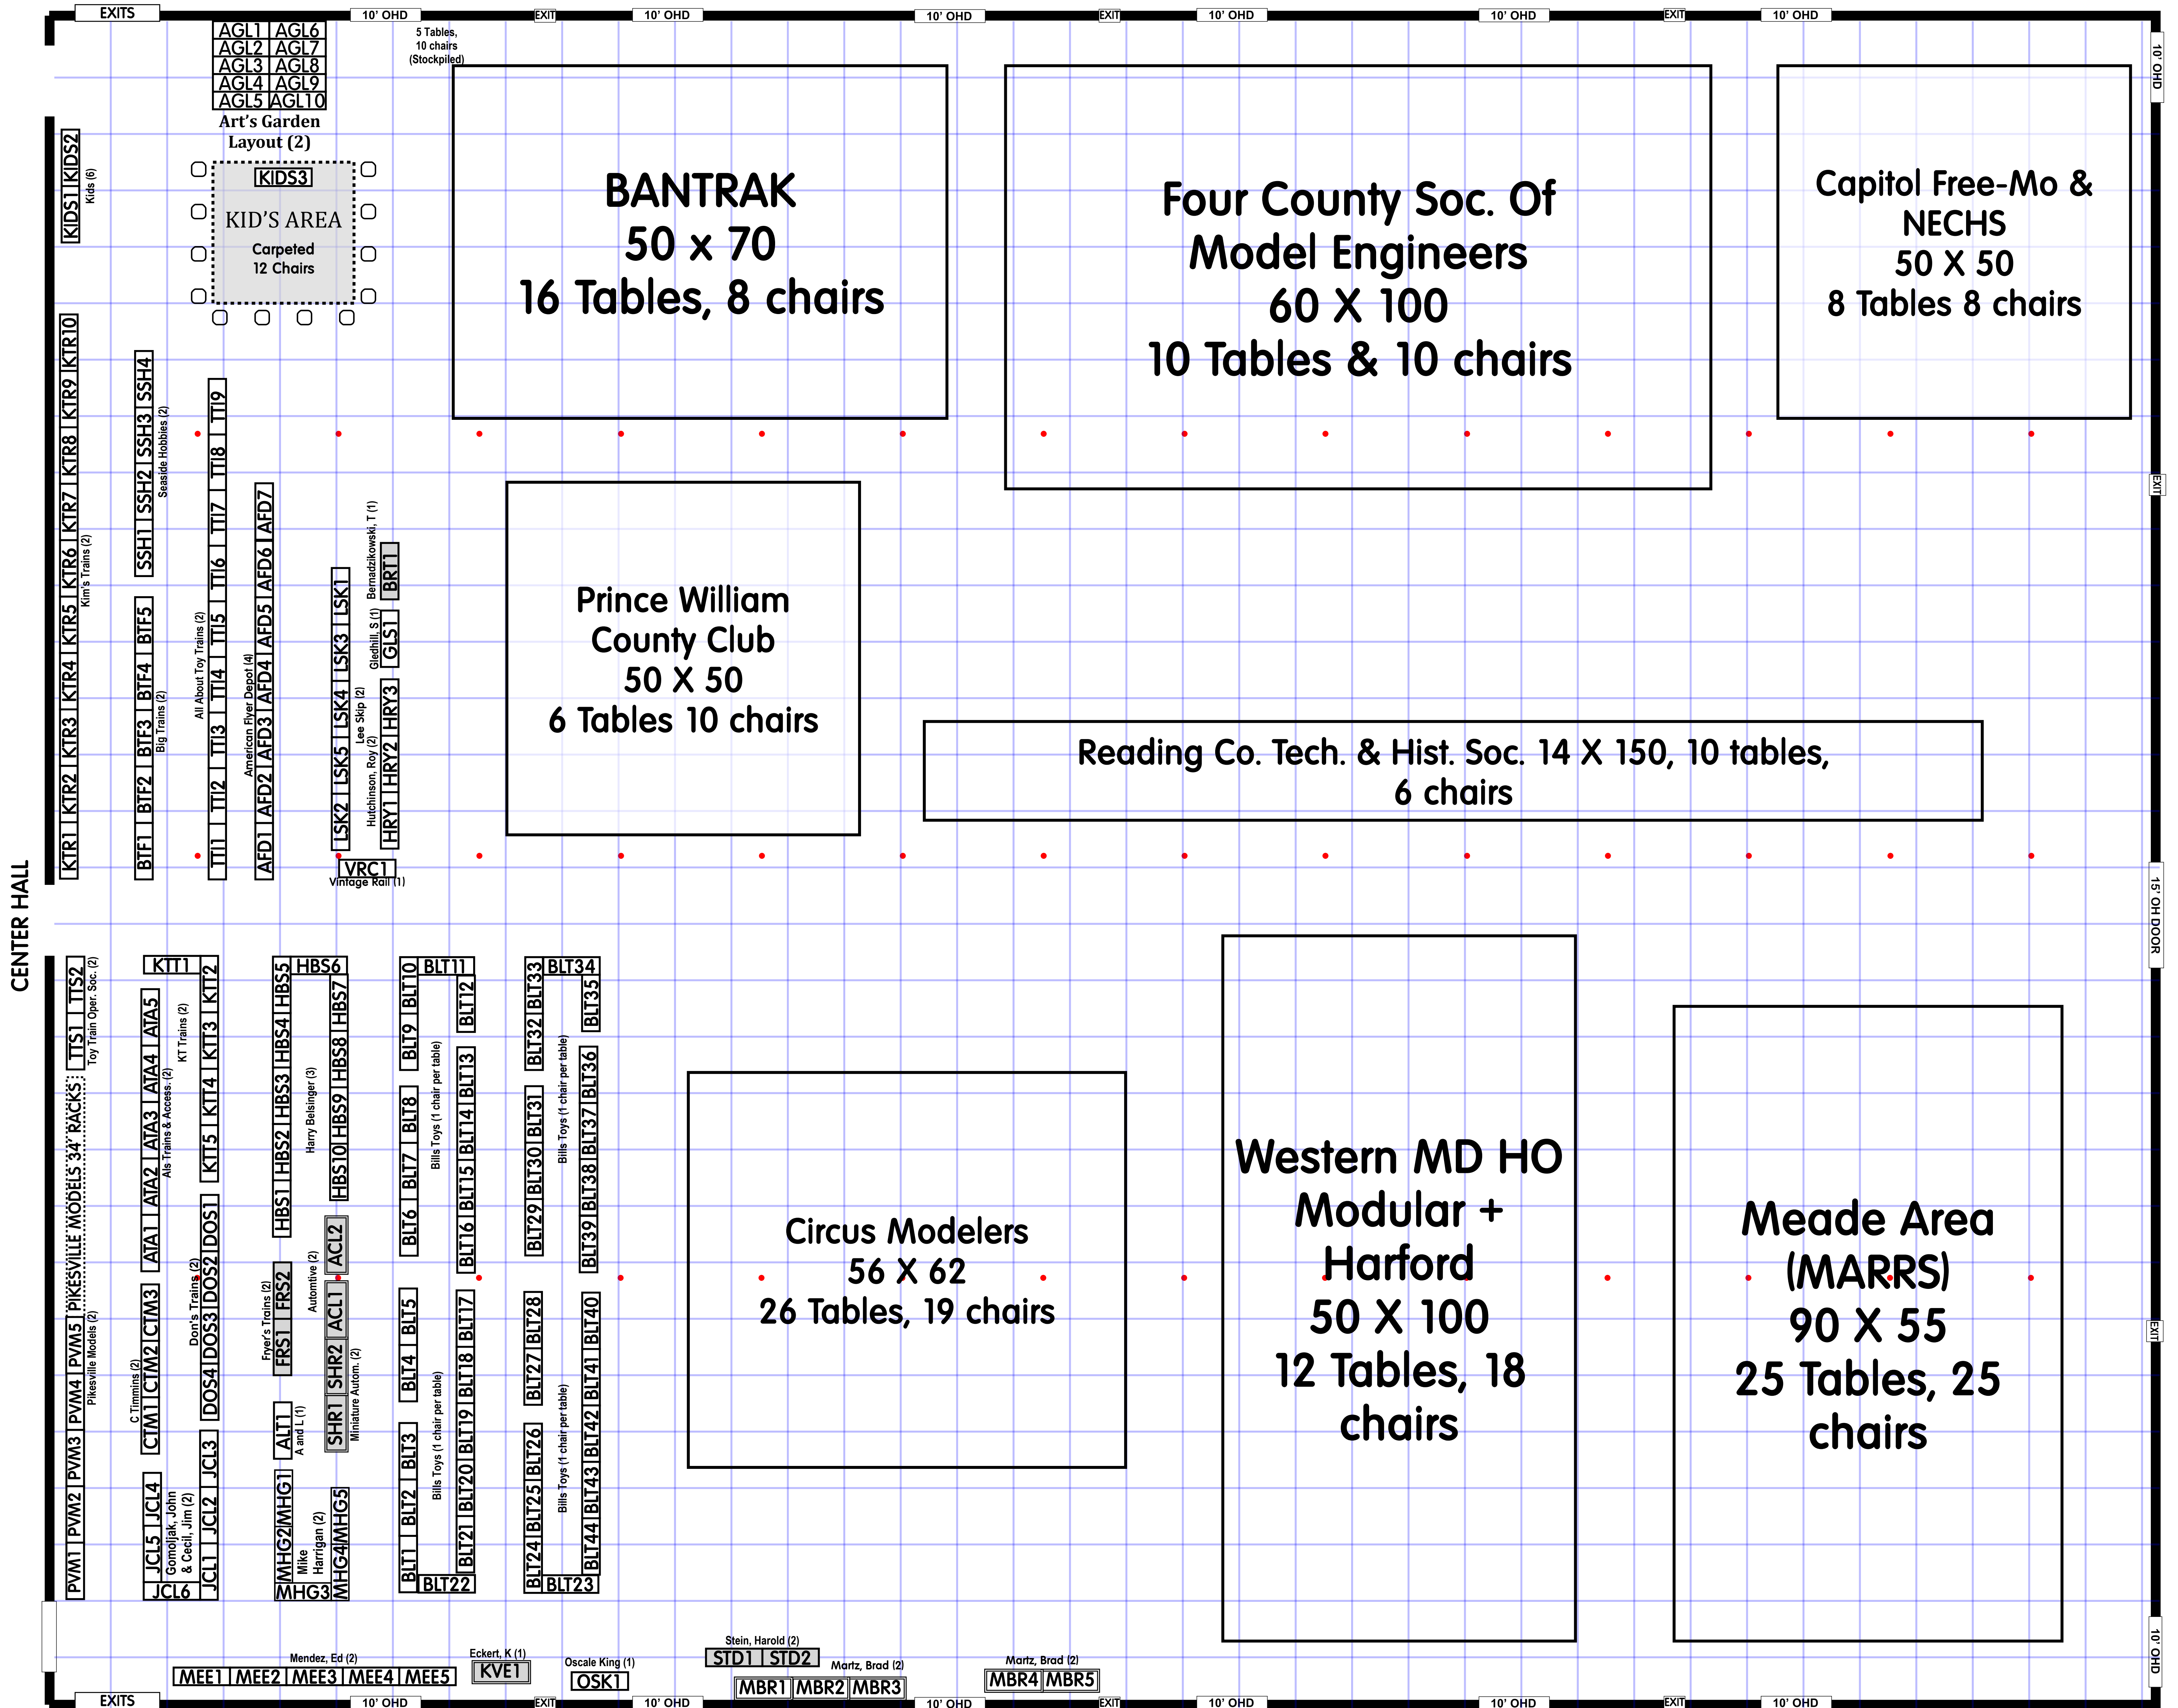

COW PALACE NORTH HALL FEB 2020

Find your location: Invoke a search box on your PC by pressing down Ctrl & F keys together; then release both.  
 Enter your table code or portion of name and then press the Enter key. Text matching your entry will be highlighted.

FRONT